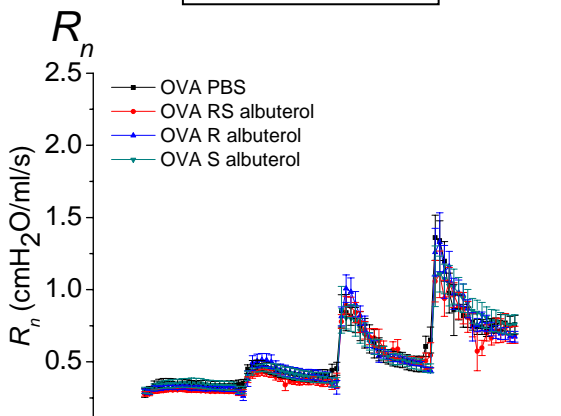

### Allergic Balb/C

### Naïve Balb/C

Saline 3.125 12.5 50  
Methacholine (mg/ml)

Saline 3.125 12.5 50  
Methacholine (mg/ml)