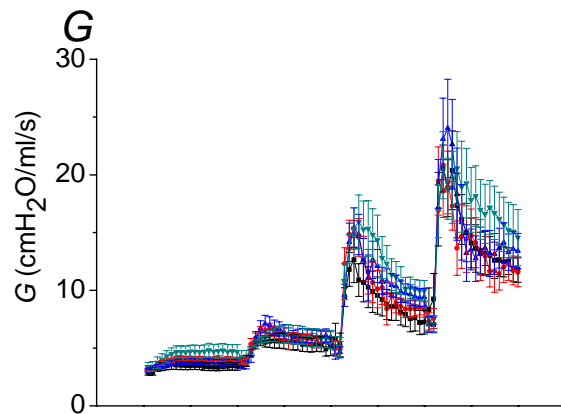

### Allergic Balb/C

### Naïve Balb/C

Saline 3.125 12.5 50  
Methacholine (mg/ml)

Saline 3.125 12.5 50  
Methacholine (mg/ml)