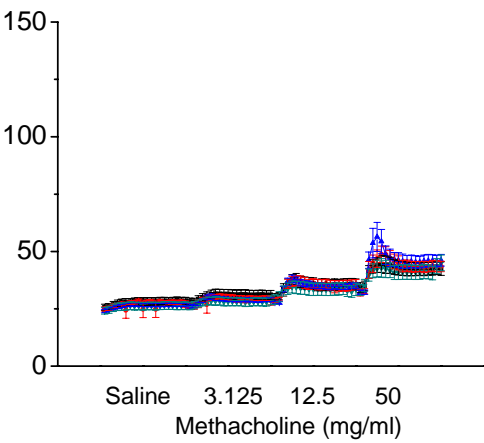

### Allergic Balb/C

### Naïve Balb/C

Saline 3.125 12.5 50  
Methacholine (mg/ml)

Saline 3.125 12.5 50  
Methacholine (mg/ml)