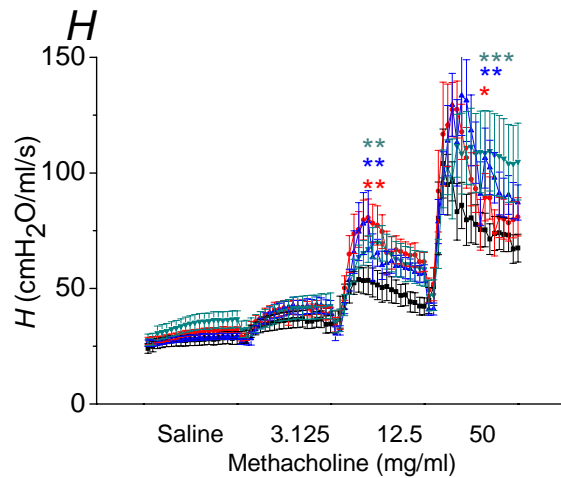

### Allergic Balb/C

### Naïve Balb/C

Saline 3.125 12.5 50  
Methacholine (mg/ml)

Saline 3.125 12.5 50  
Methacholine (mg/ml)