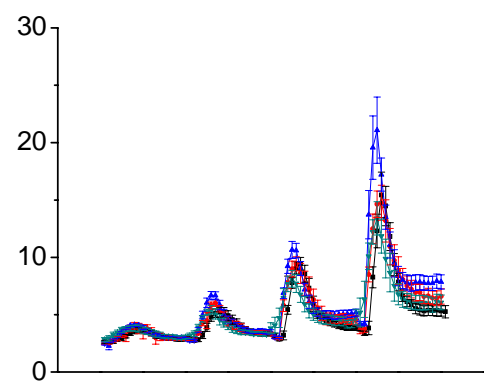

### Allergic Balb/C

### Naïve Balb/C

Saline 3.125 12.5 50  
Methacholine (mg/ml)

Saline 3.125 12.5 50  
Methacholine (mg/ml)