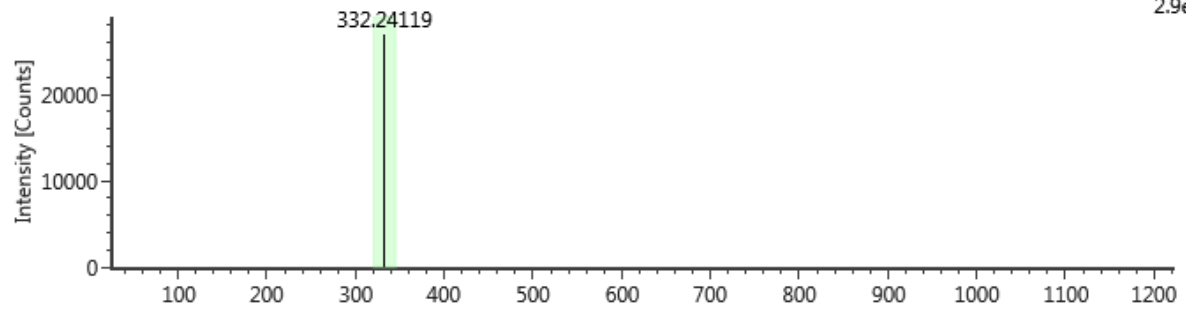

Item name: 20171115_p009_CCSSerum_HDMSe_pos_020 Channel name: Low energy : Time 5.9996 +/- 0.0552 minutes...
Item description: Extracted Y001 Serum

2.9e4

Item name: 20171115_p009_CCSSerum_HDMSe_pos_020 Channel name: High energy : Time 5.9996 +/- 0.0552 minutes...
Item description: Extracted Y001 Serum