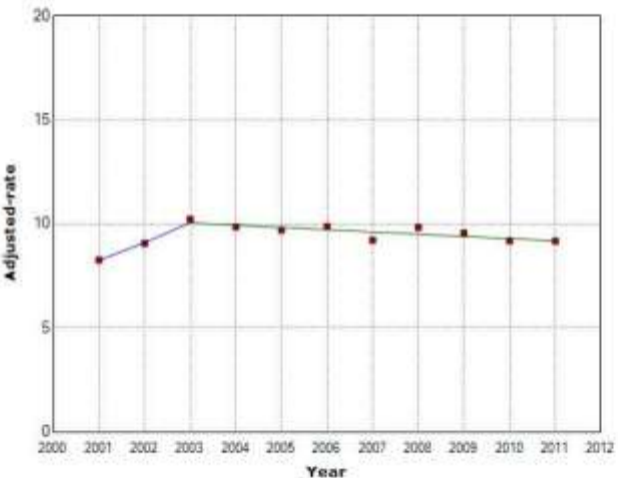

### 3 : 1 Joinpoint

- Observed
- 2001-2003 APC = 10.46%
- 2003-2011 APC = -1.11%