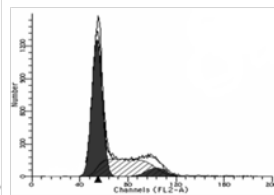

Control

Time after irradiation

ES

4Gy

ES+4Gy

12h

24h

48h