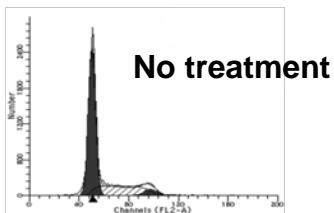

Control

Time after irradiation

ES

4Gy

ES+4Gy

12h

24h

48h