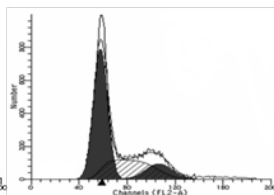

Control

Time after irradiation

ES

4Gy

ES+4Gy

12h

24h

48h