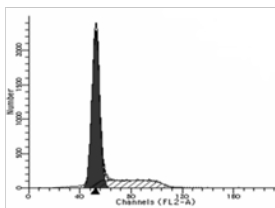

Control

Time after irradiation

ES

4Gy

ES+4Gy

12h

24h

48h