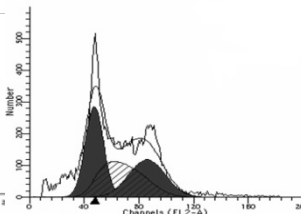

Control

Time after irradiation

ES

4Gy

ES+4Gy

12h

24h

48h