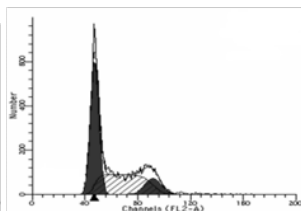

Control

Time after irradiation

ES

4Gy

ES+4Gy

12h

24h

48h