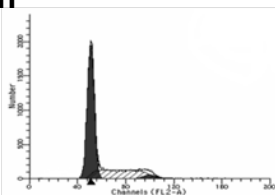

Control

Time after irradiation

ES

4Gy

ES+4Gy

12h

24h

48h