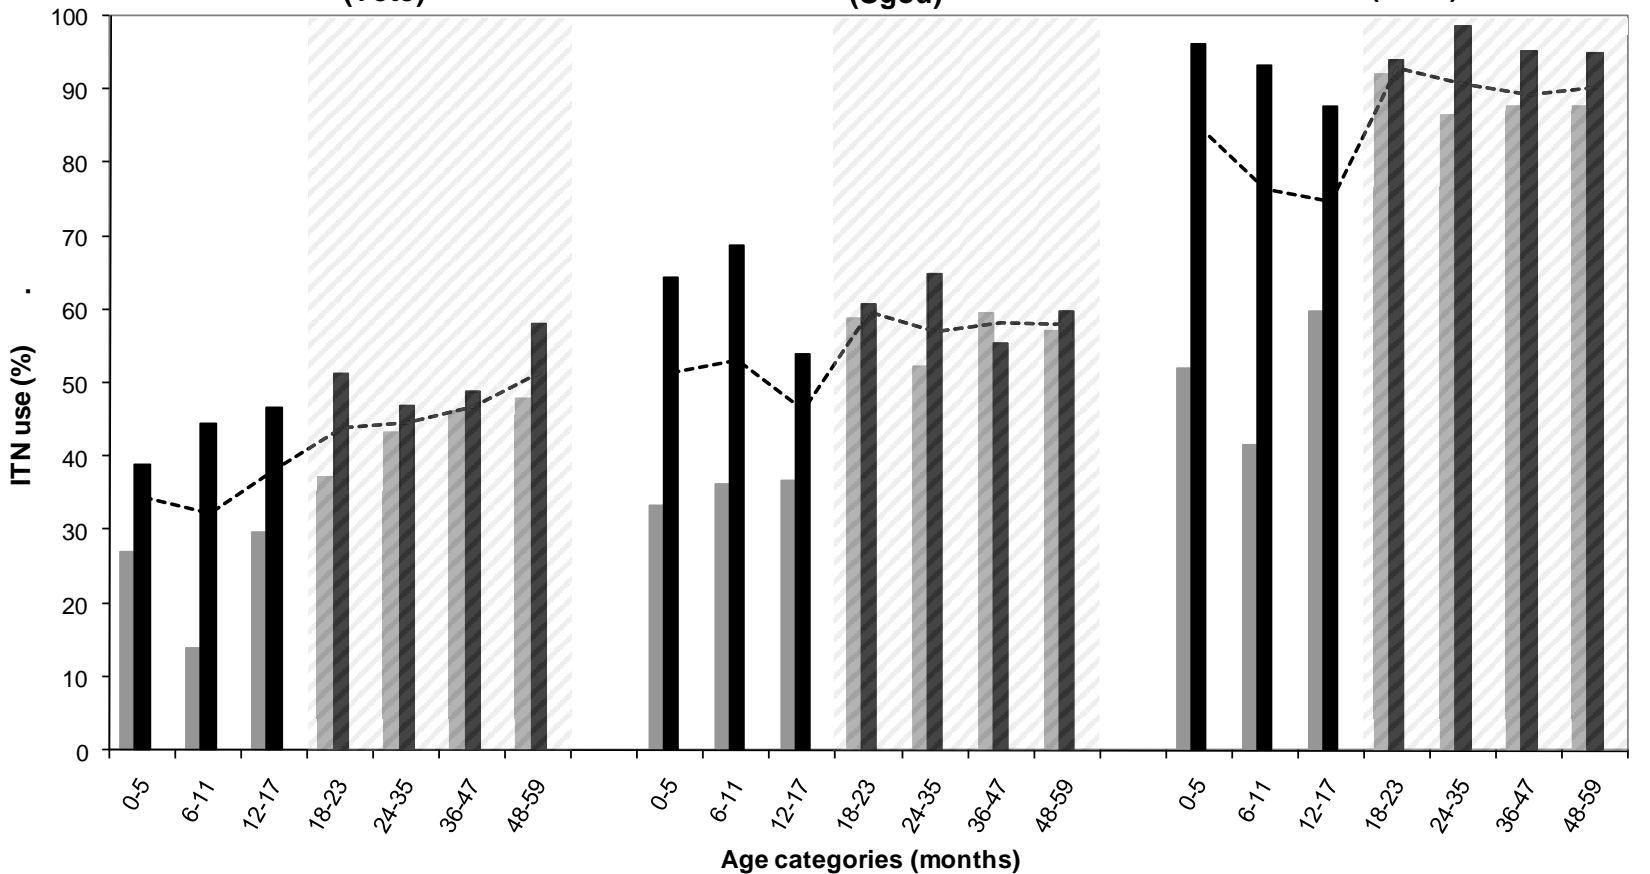

### Northern Savannah (Tone)

■ No sibling targeted by campaign in HH

■ Sibling (also) targeted by campaign in HH

▨ Campaign target age

- - - Average both groups