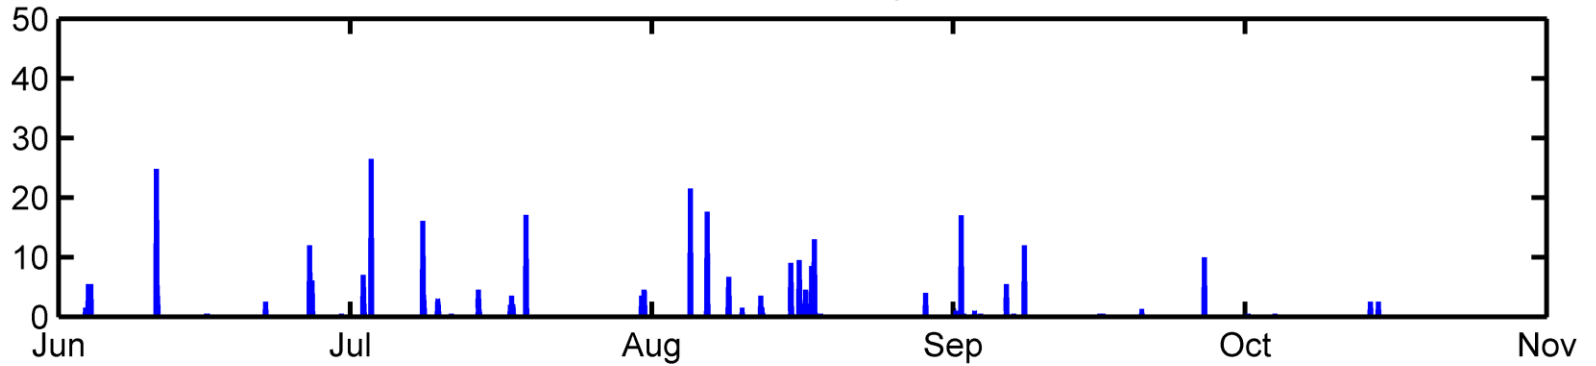

2005 Observed Hourly Rainfall

2006 Observed Hourly Rainfall

2007 Observed Hourly Rainfall