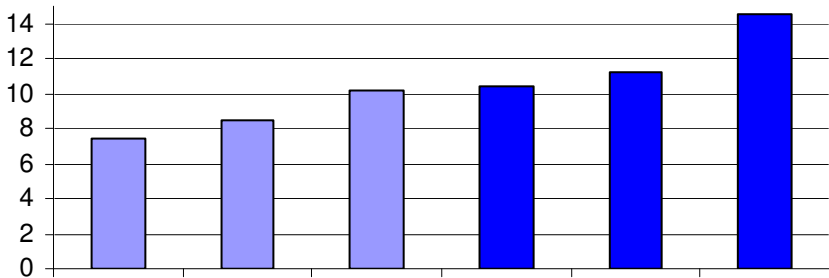

Non Pilot Area

Pilot Area

MRDT Scale (1 to 15)

Luang Nam Tha

Savannakhet

Champasak

Sekong

Saravan