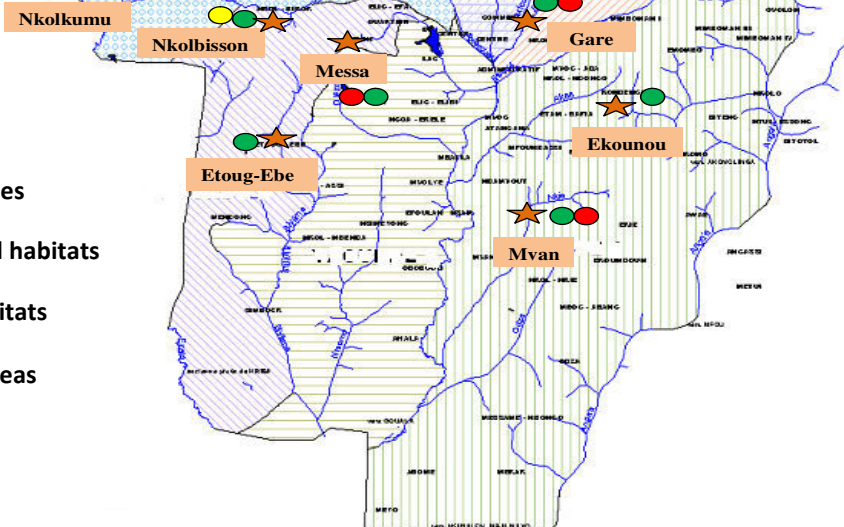

11°24'32"E

11°31'02"E

11°37'72"E

Yaoundé

Douala

3°55'14"N

3°51'58"N

3°48'02"N

Rivers

Collection sites

Non polluted habitats

Polluted habitats

Cultivated areas

0

4Km