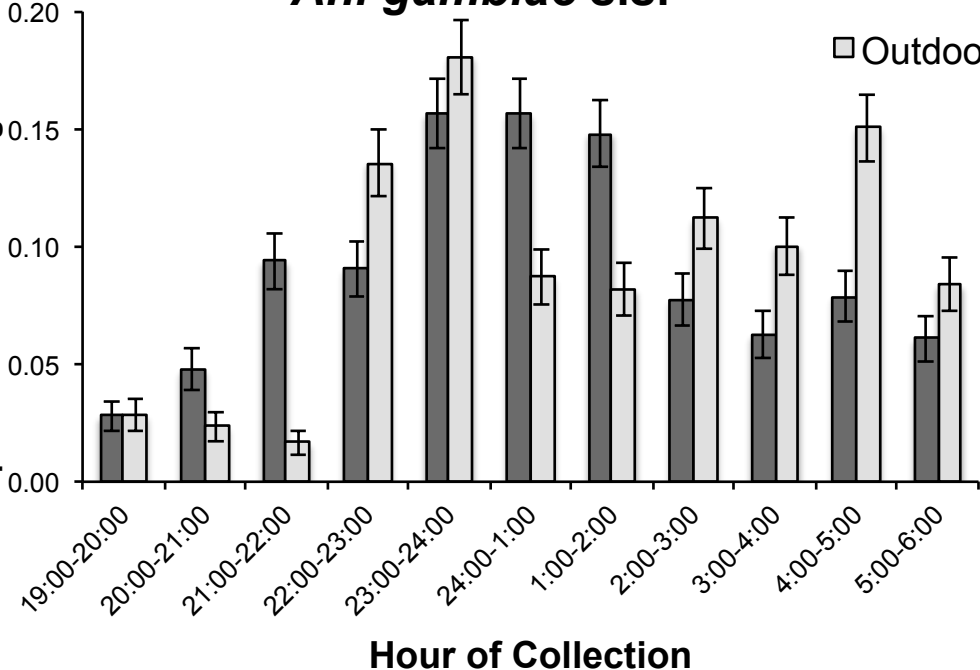

An. gambiae s.s.

■ Indoor

□ Outdoor

Proportion of host seeking events

Hour of Collection