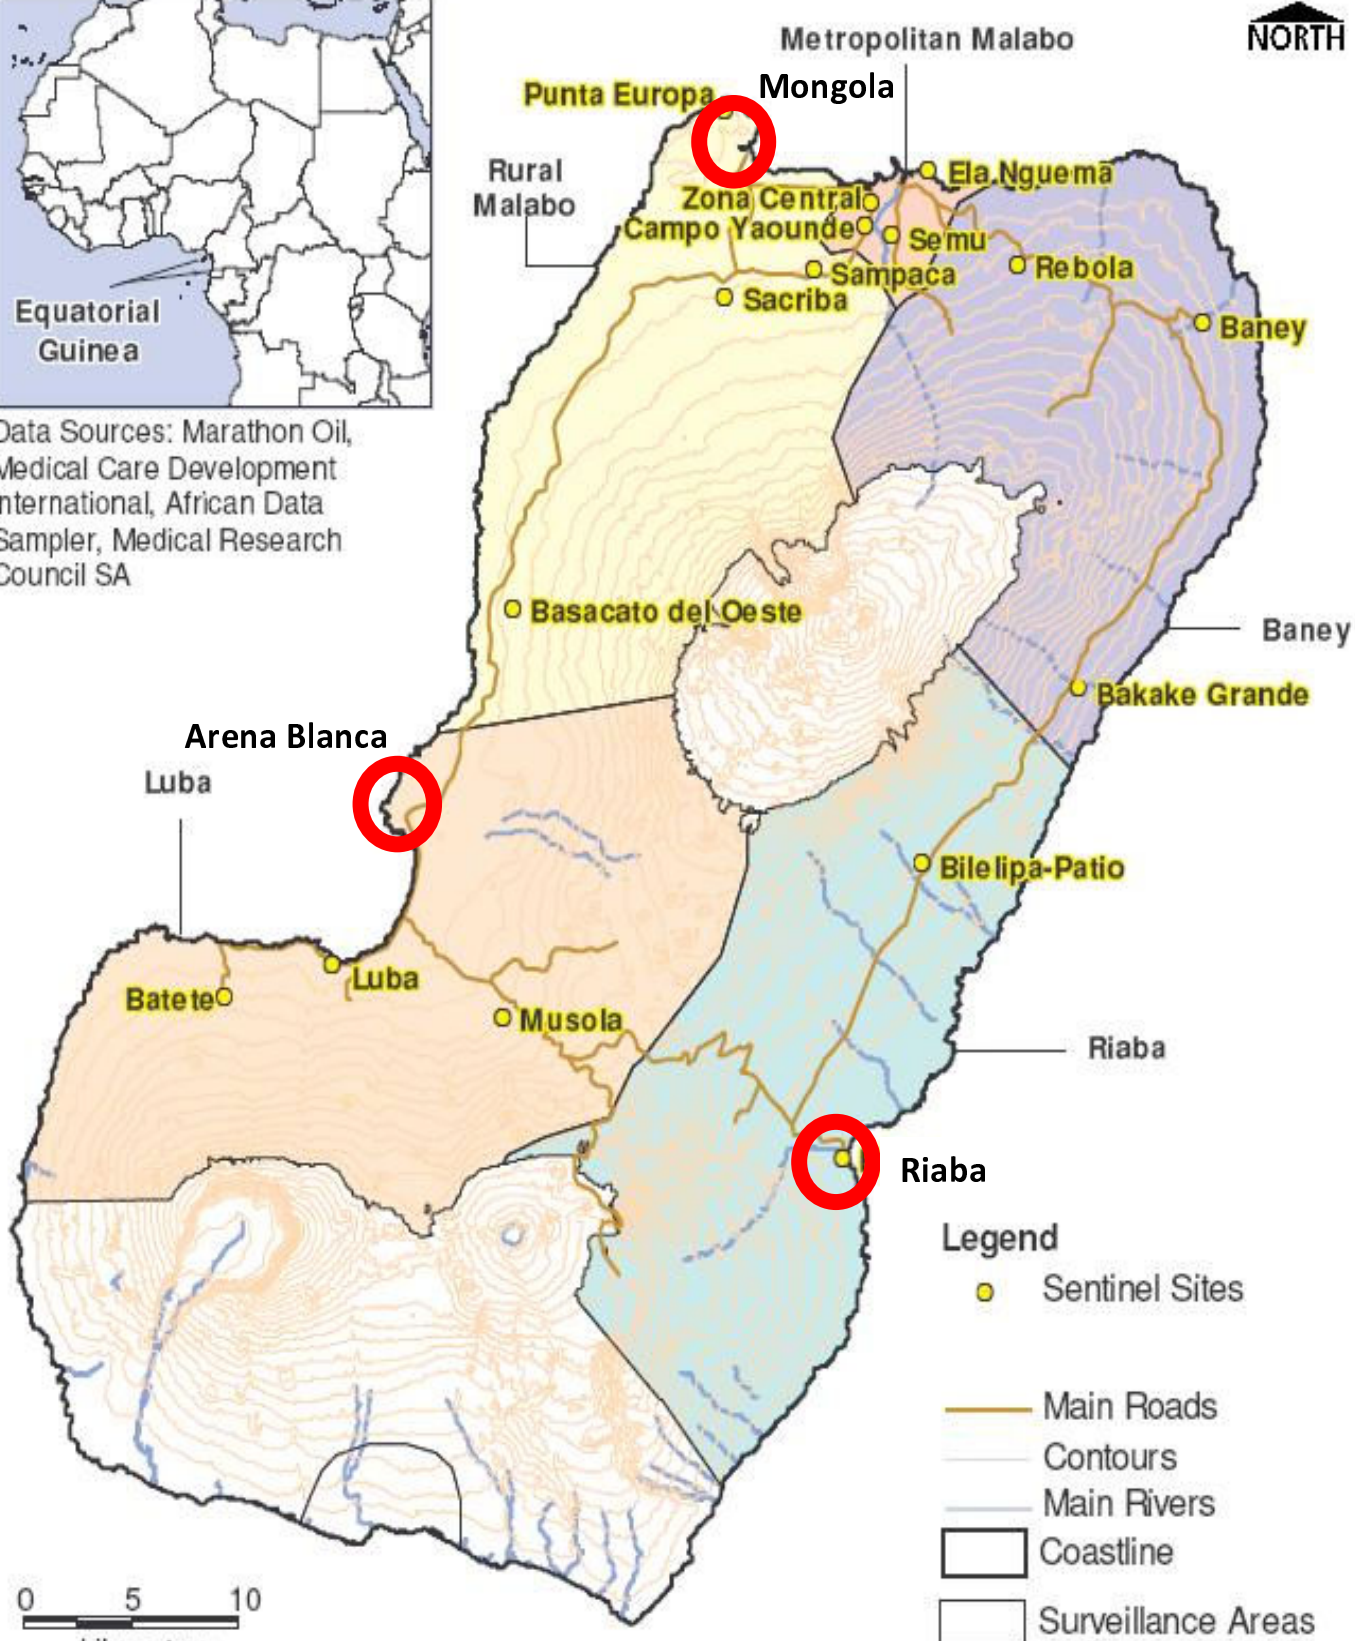

Data Sources: Marathon Oil, Medical Care Development International, African Data Sampler, Medical Research Council SA

Punta Europa

Mongola

Metropolitan Malabo

Rural Malabo

Zona Central  
Campo Yaounde

Ela Nguema

Semu

Rebola

Sampaca

Sacriba

Baney

Basacato del Oeste

Baney

Bakake Grande

Arena Blanca

Luba

Bilelipa-Patio

Batete

Luba

Musola

Riaba

Riaba

Legend

● Sentinel Sites

— Main Roads

— Contours

— Main Rivers

□ Coastline

□ Surveillance Areas

0 5 10