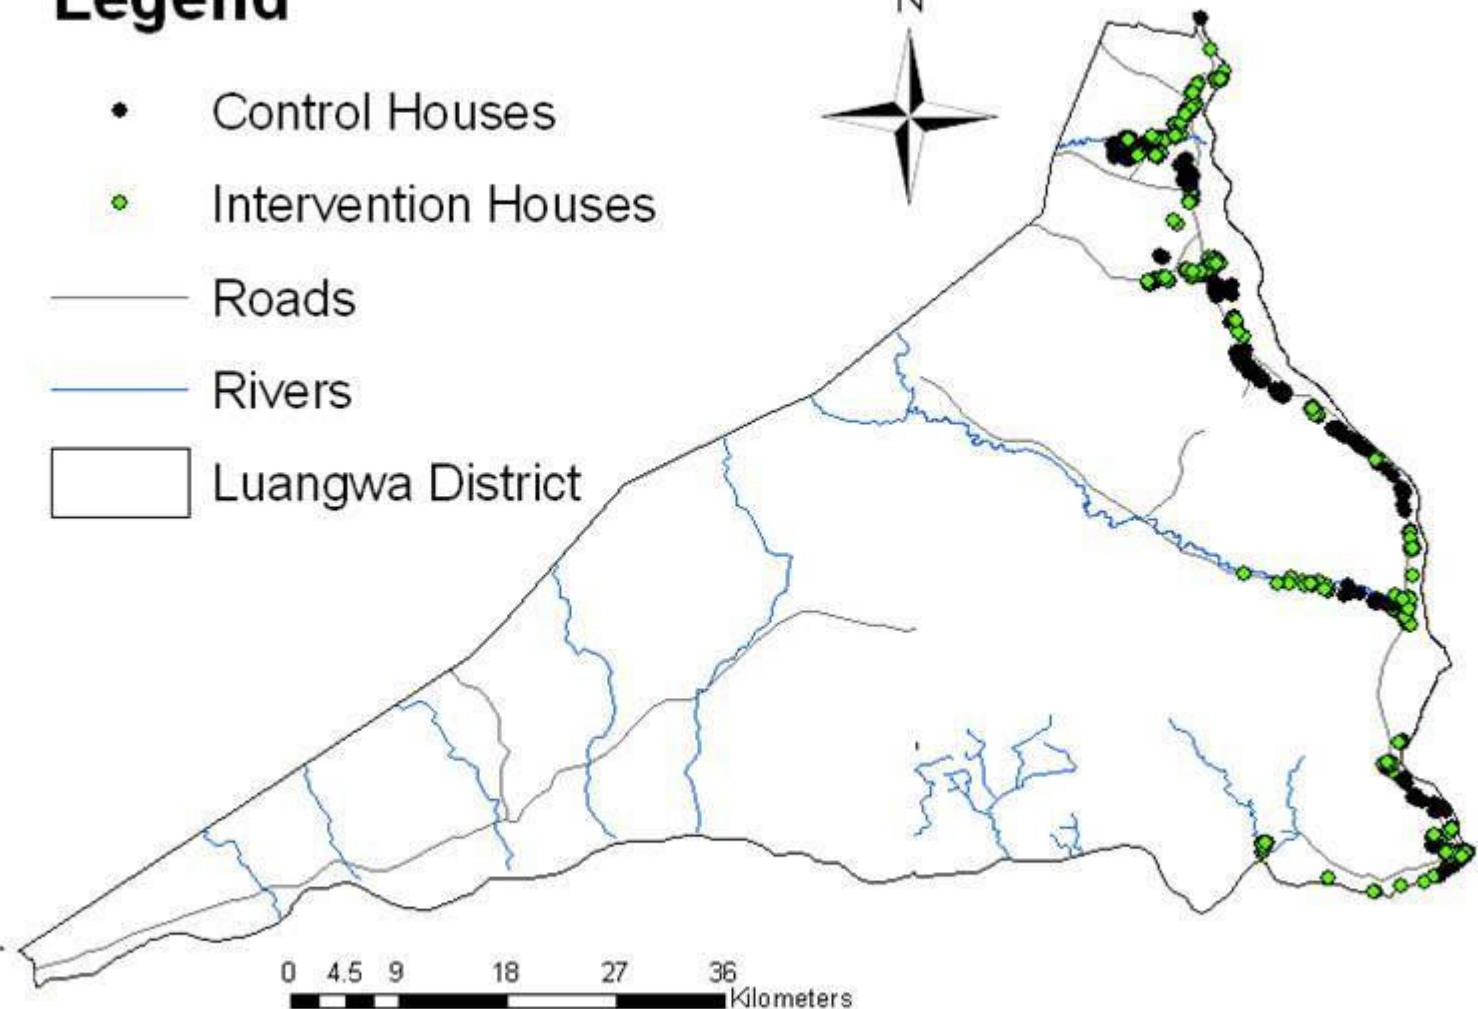

Legend

- Control Houses
- Intervention Houses

— Roads

— Rivers

□ Luangwa District

0 4.5 9 18 27 36 Kilometers