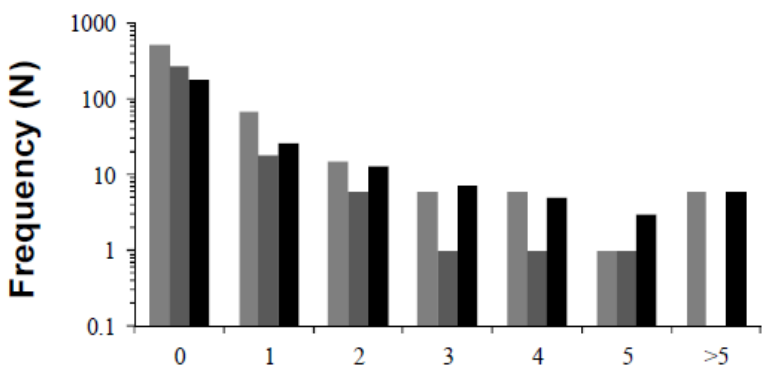

Number of trap nights per location

Mean *Anopheles gambiae* catch per trap night

Mean culicine catch per trap night