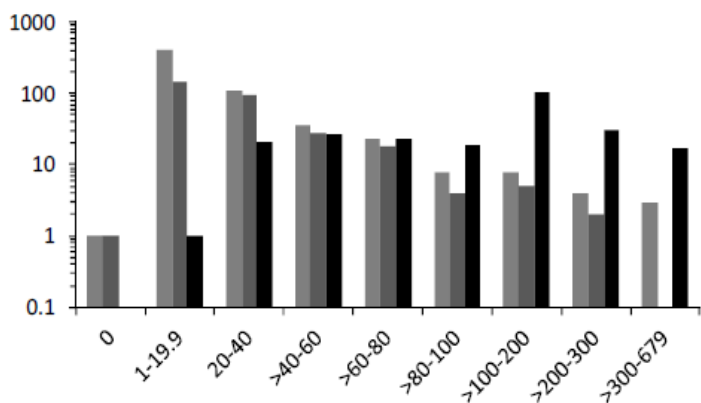

Number of trap nights per location

Mean *Anopheles gambiae* catch per trap night

Mean culicine catch per trap night