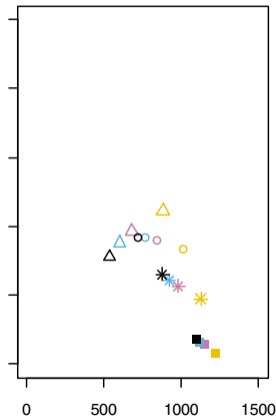

# Entomological inoculation rate

Number of episodes averted per 1,000 pop. per year

2

20

50

Number of episodes per 1,000 pop. per year in the comparator scenario