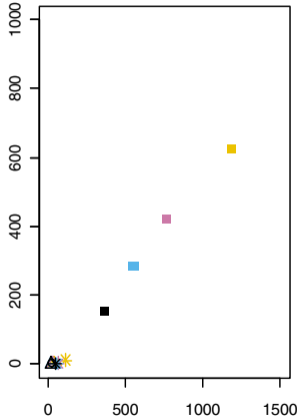

# Entomological inoculation rate

Number of episodes averted per 1,000 pop. per year

2

20

50

Number of episodes per 1,000 pop. per year in the comparator scenario