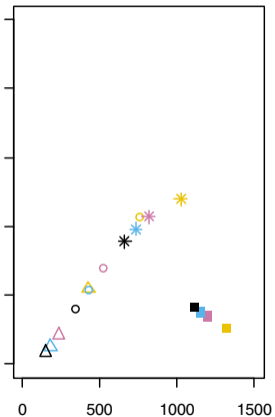

# Entomological inoculation rate

Number of episodes averted per 1,000 pop. per year

2

20

50

Number of episodes per 1,000 pop. per year in the comparator scenario