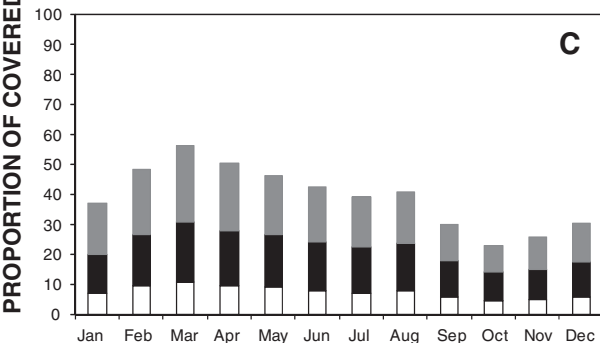

Under 5 years of age

5 to 14 years of age

15 years of age and above

LUANGWA DISTRICT

NYIMBA DISTRICT

PASSIVE DETECTION

ACTIVE DETECTION

TIME (Calendar month)