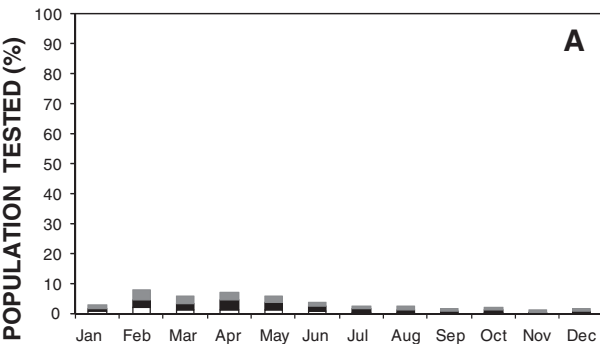

Under 5 years of age

5 to 14 years of age

15 years of age and above

LUANGWA DISTRICT

NYIMBA DISTRICT

PASSIVE DETECTION

ACTIVE DETECTION

TIME (Calendar month)