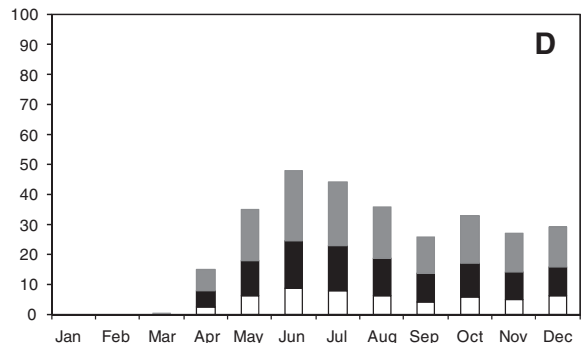

Under 5 years of age

5 to 14 years of age

15 years of age and above

LUANGWA DISTRICT

NYIMBA DISTRICT

PASSIVE DETECTION

ACTIVE DETECTION

TIME (Calendar month)