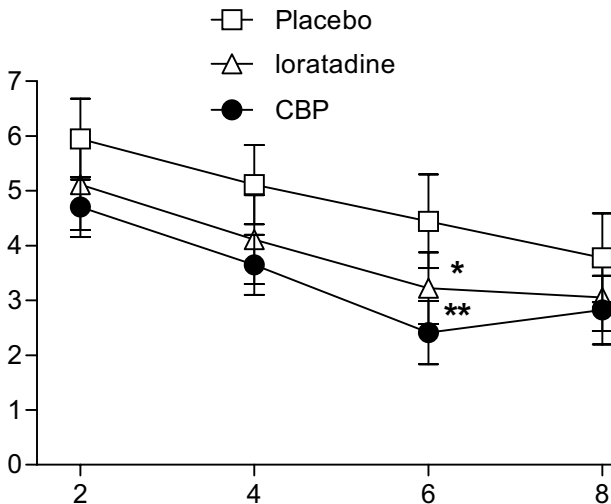

Nasal
Symptom
Score

Hours after Nasal Allergen Challenge

* P = 0.01 vs placebo

** P = 0.007 vs placebo