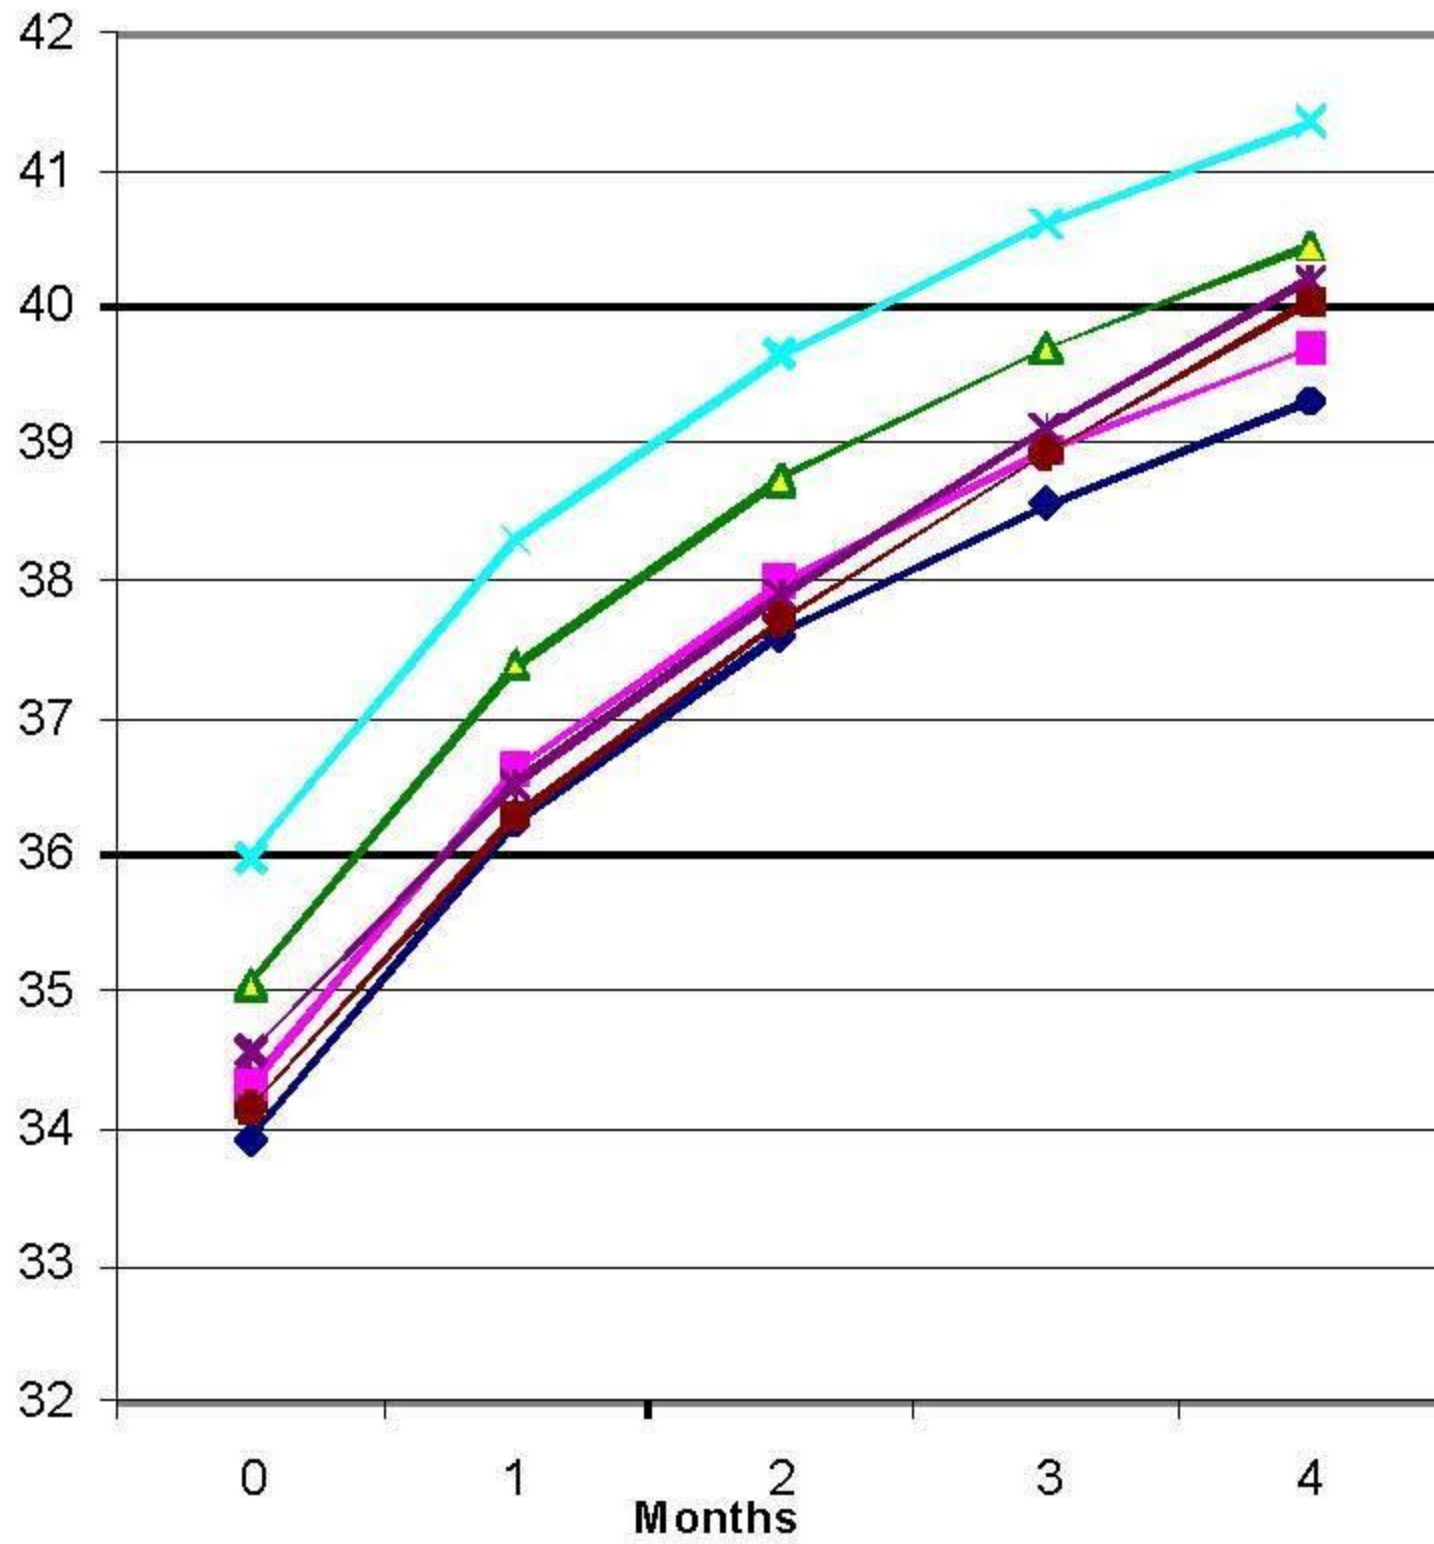

C
i
r
c
u
m
f
e
r
e
n
c
e

H
e
a
d

- P5
- P10
- P25
- P50
- Gold with Lutein
- Gold