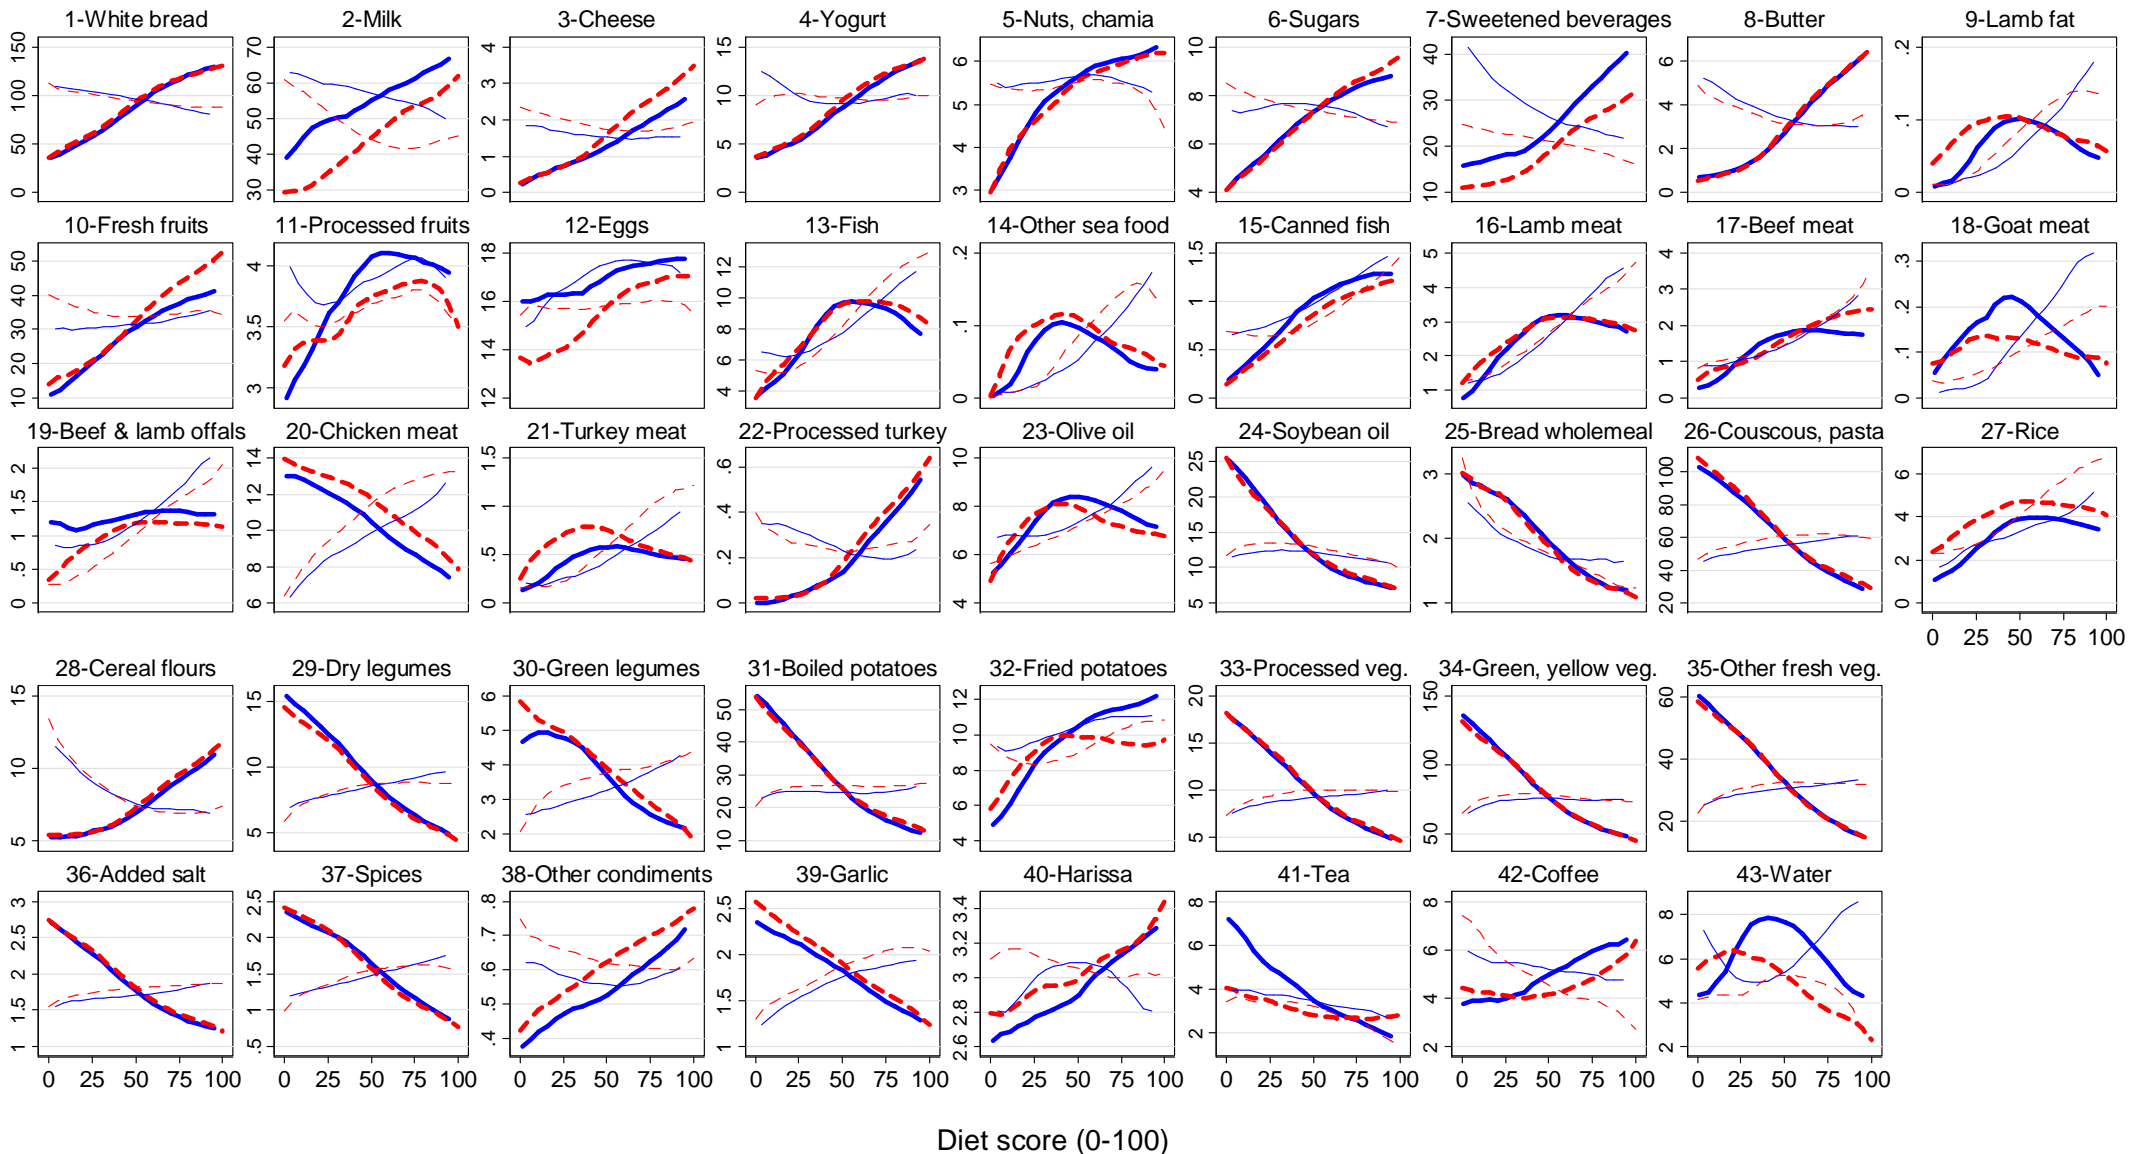

Food group consumption in g/1000 Kcal

————— : modern diet score, male
 ————— : modern diet score, female
 - - - - - : meat-fish diet score, male
 - - - - - : meat-fish diet score, female
 veg.: vegetables