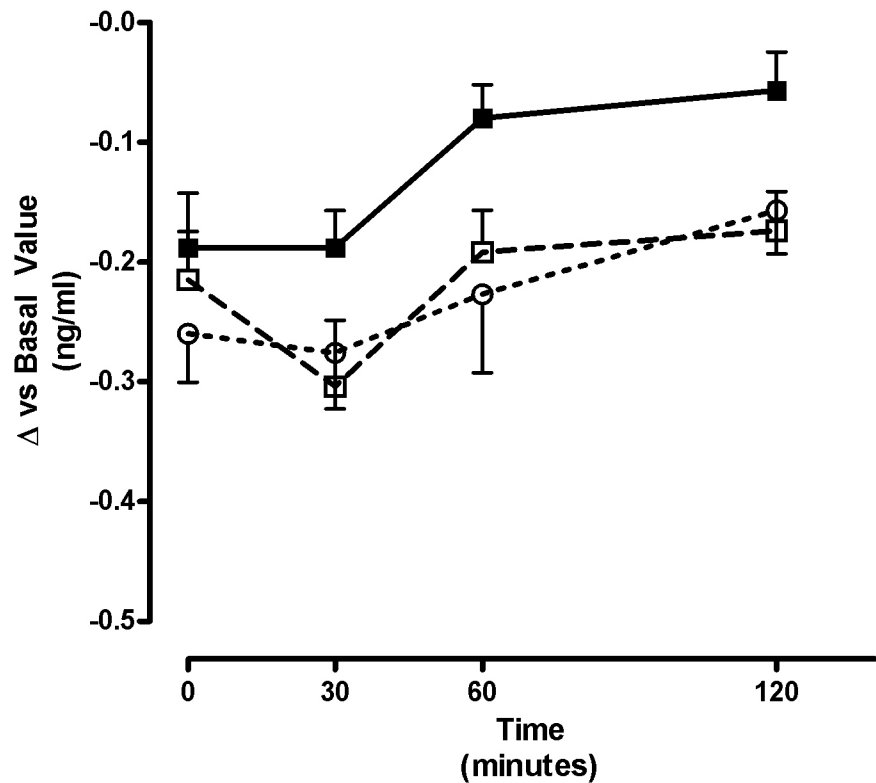

Ghrelin kinetics after Solid Meal

Ghrelin kinetics after Liquid Meal

○ Water ■ B -CO₂ □ B +CO₂