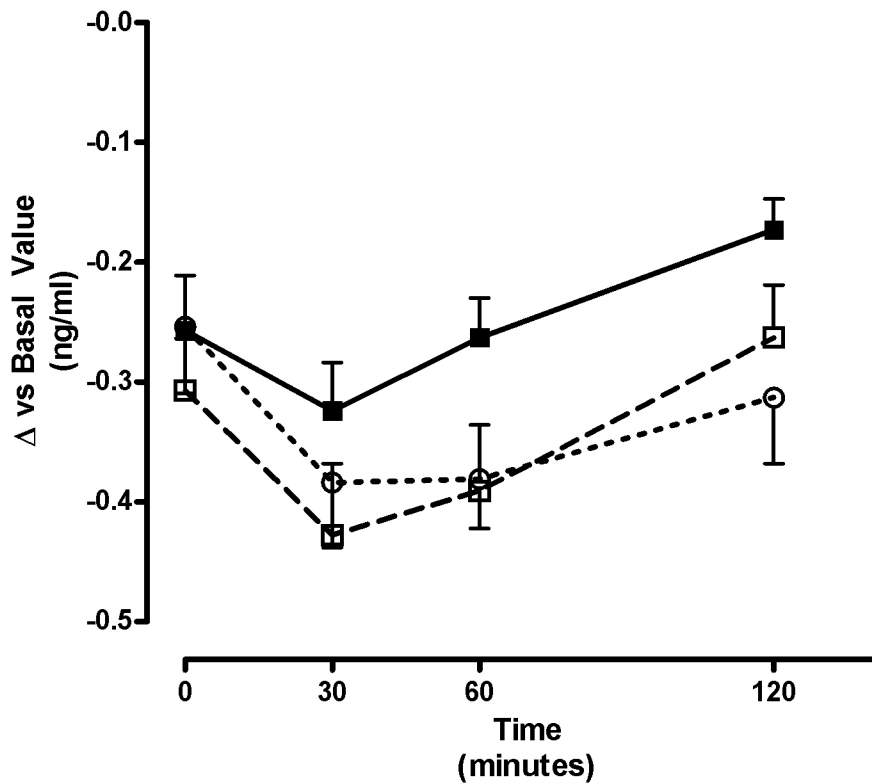

Ghrelin kinetics after Solid Meal

Ghrelin kinetics after Liquid Meal

○ Water ■ B -CO₂ □ B +CO₂