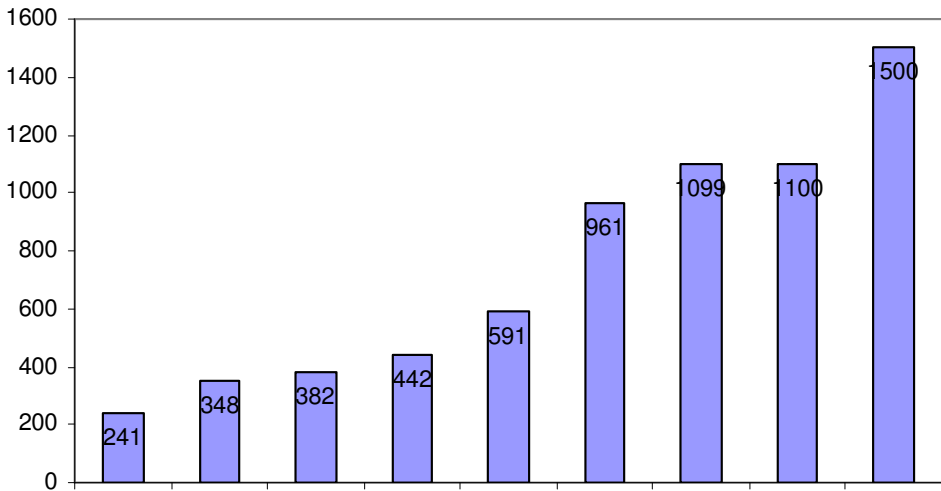

**MMR per 100000 live births**

Kwimba district 1989-1991

AMMP Hai district 1992-99

HLH catchment area 1995/1996

Kwimba/Missungwi districts 2000

AMMP Dar es Salaam 1992-99

Bagamoyo district 1993

AMMP Morogoro 1992-99

WHO Tanzania 1995

WHO Tanzania 2000