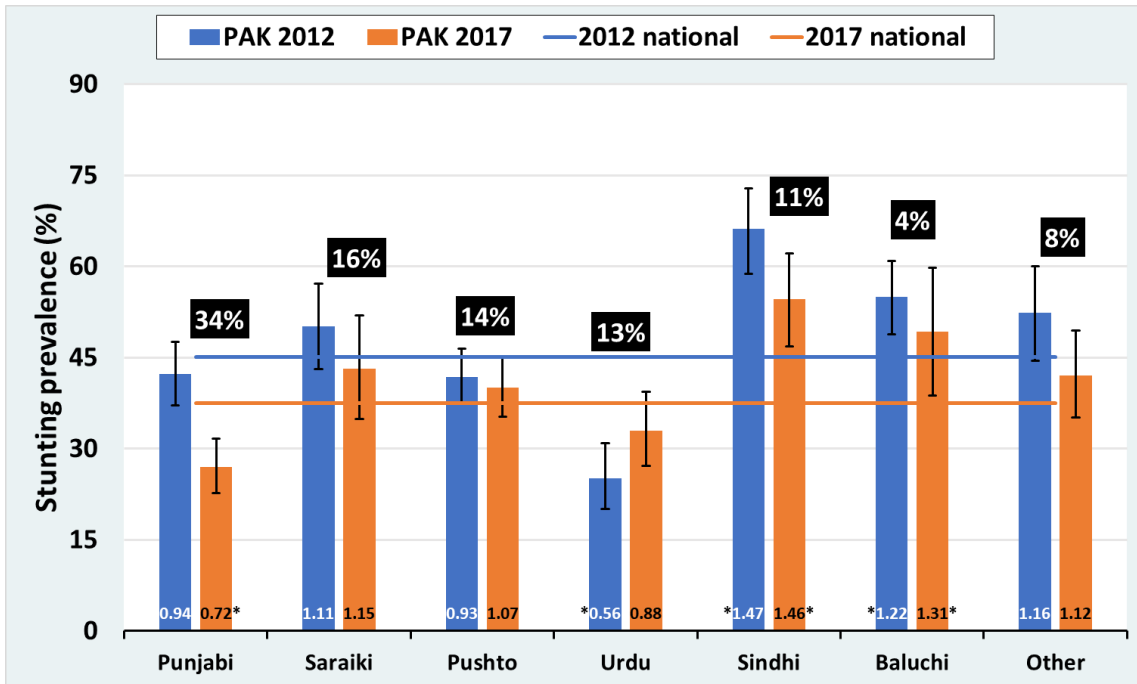

Supplementary figures 1. Stunting prevalence by ethnic groups in the first and last surveys. Results for selected countries. The numbers in the black rectangles show the average proportion of the samples for each ethnic groups in the two surveys. The numbers at the bottom of the bars show the ratio between the rate in a particular ethnic group and the national rate for that point in time (\* statistically significant in relation to the respective national average).

## Nepal

## Niger

Nigeria

North Macedonia

Pakistan

Peru

Sao Tome and Principe

Senegal

Serbia

Sierra Leone

Suriname

Tajikistan