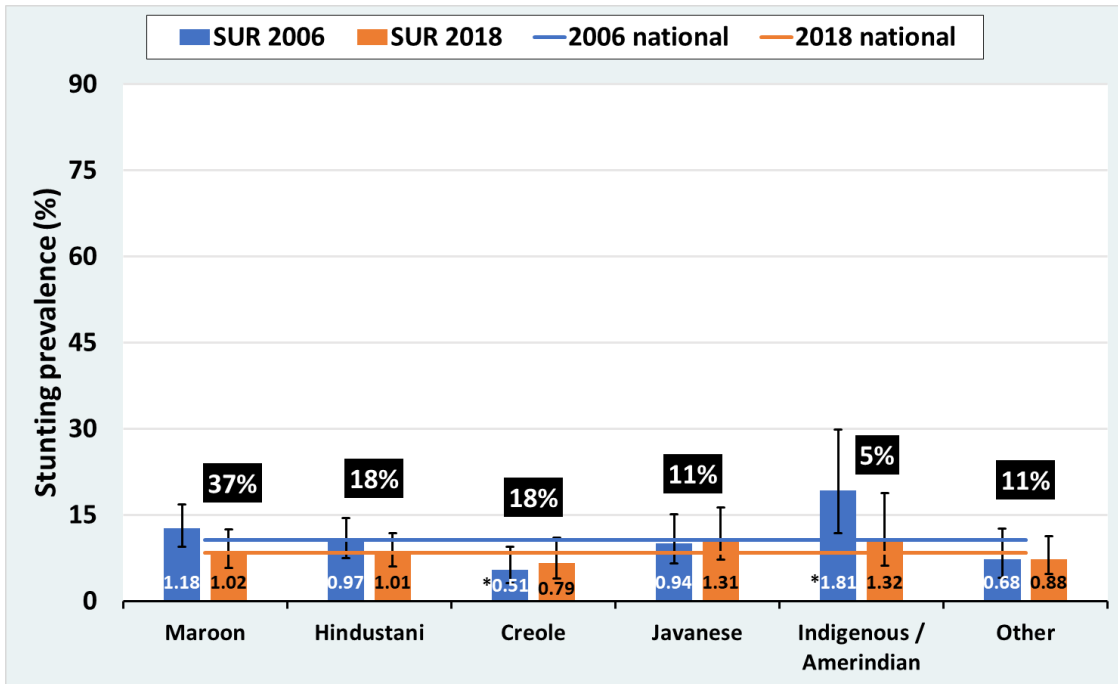

Supplementary figures 1. Stunting prevalence by ethnic groups in the first and last surveys. Results for selected countries. The numbers in the black rectangles show the average proportion of the samples for each ethnic groups in the two surveys. The numbers at the bottom of the bars show the ratio between the rate in a particular ethnic group and the national rate for that point in time (\* statistically significant in relation to the respective national average).

## Nepal

## Niger

Nigeria

North Macedonia

Pakistan

Peru

Sao Tome and Principe

Senegal

Serbia

Sierra Leone

Suriname

Tajikistan