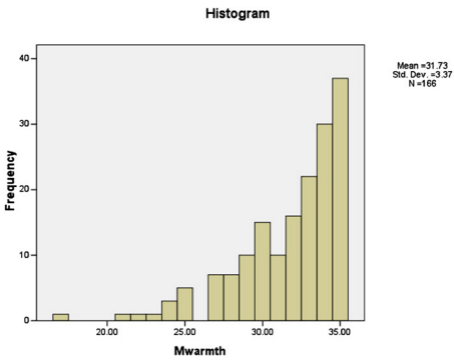

MORS (Child) 'warmth' subscale (Mwarmth)

MORS (Child) 'invasiveness' subscale (Minvasiveness)

C-PAS 'closeness' subscale (Pcloseness)

C-PAS 'conflict' subscale (Pconflict)