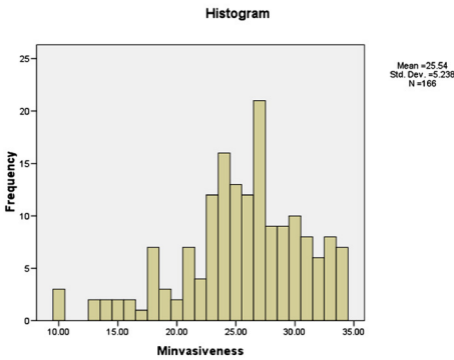

MORS (Child) 'warmth' subscale (Mwarmth)

MORS (Child) 'invasiveness' subscale (Minvasiveness)

C-PAS 'closeness' subscale (Pcloseness)

C-PAS 'conflict' subscale (Pconflict)