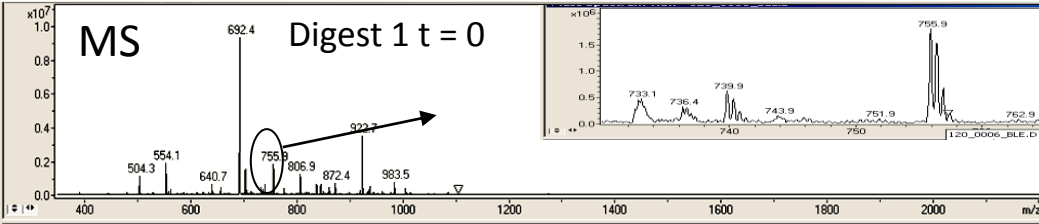

BPC

- Digest 1 t = 0
- Digest 1 t = 2 yr
- Digest 2 t = 0

EIC 692.4; 38.4-39.9 min

- Digest 1 t = 0
- Digest 1 t = 2 yr
- Digest 2 t = 0

MS Digest 1 t = 0

MS Digest 1 t = 2 yr

MS Digest 2 t = 0