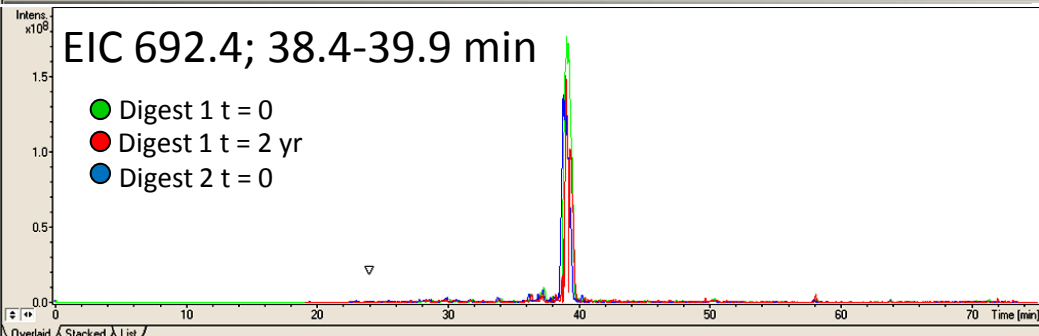

BPC

- Digest 1 t = 0
- Digest 1 t = 2 yr
- Digest 2 t = 0

EIC 692.4; 38.4-39.9 min

- Digest 1 t = 0
- Digest 1 t = 2 yr
- Digest 2 t = 0

MS Digest 1 t = 0

MS Digest 1 t = 2 yr

MS Digest 2 t = 0