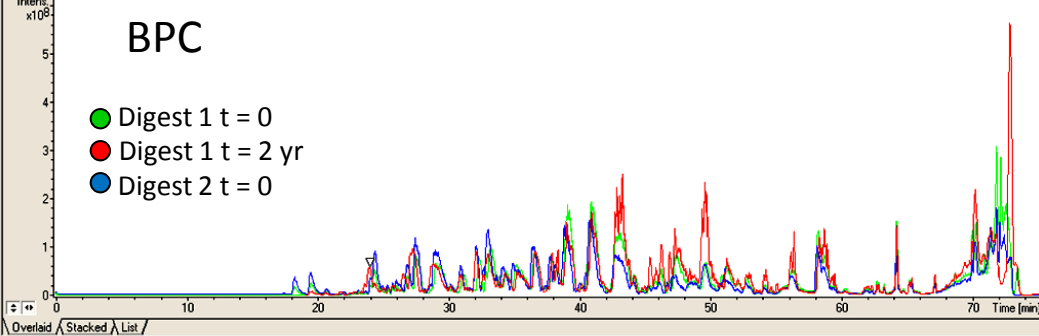

BPC

- Digest 1 t = 0
- Digest 1 t = 2 yr
- Digest 2 t = 0

EIC 692.4; 38.4-39.9 min

- Digest 1 t = 0
- Digest 1 t = 2 yr
- Digest 2 t = 0

MS Digest 1 t = 0

MS Digest 1 t = 2 yr

MS Digest 2 t = 0