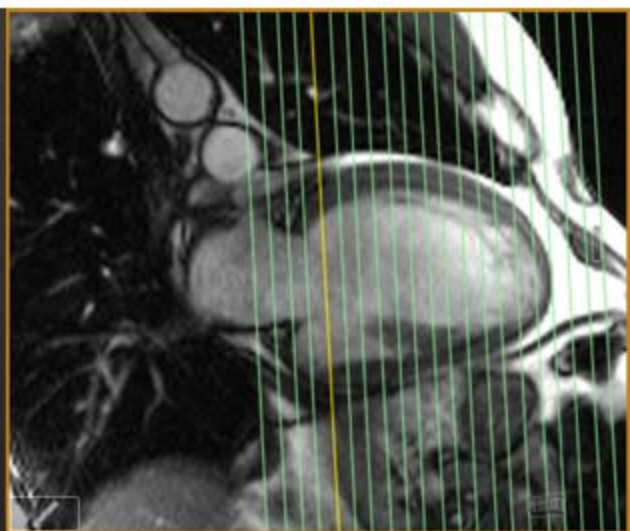

SLA

Disable Warning Messages

A row of icons for system settings and warnings. From left to right: a warning icon (triangle with exclamation mark), a graph icon, a yellow star icon, a blue harp icon, and a system settings icon (gear).