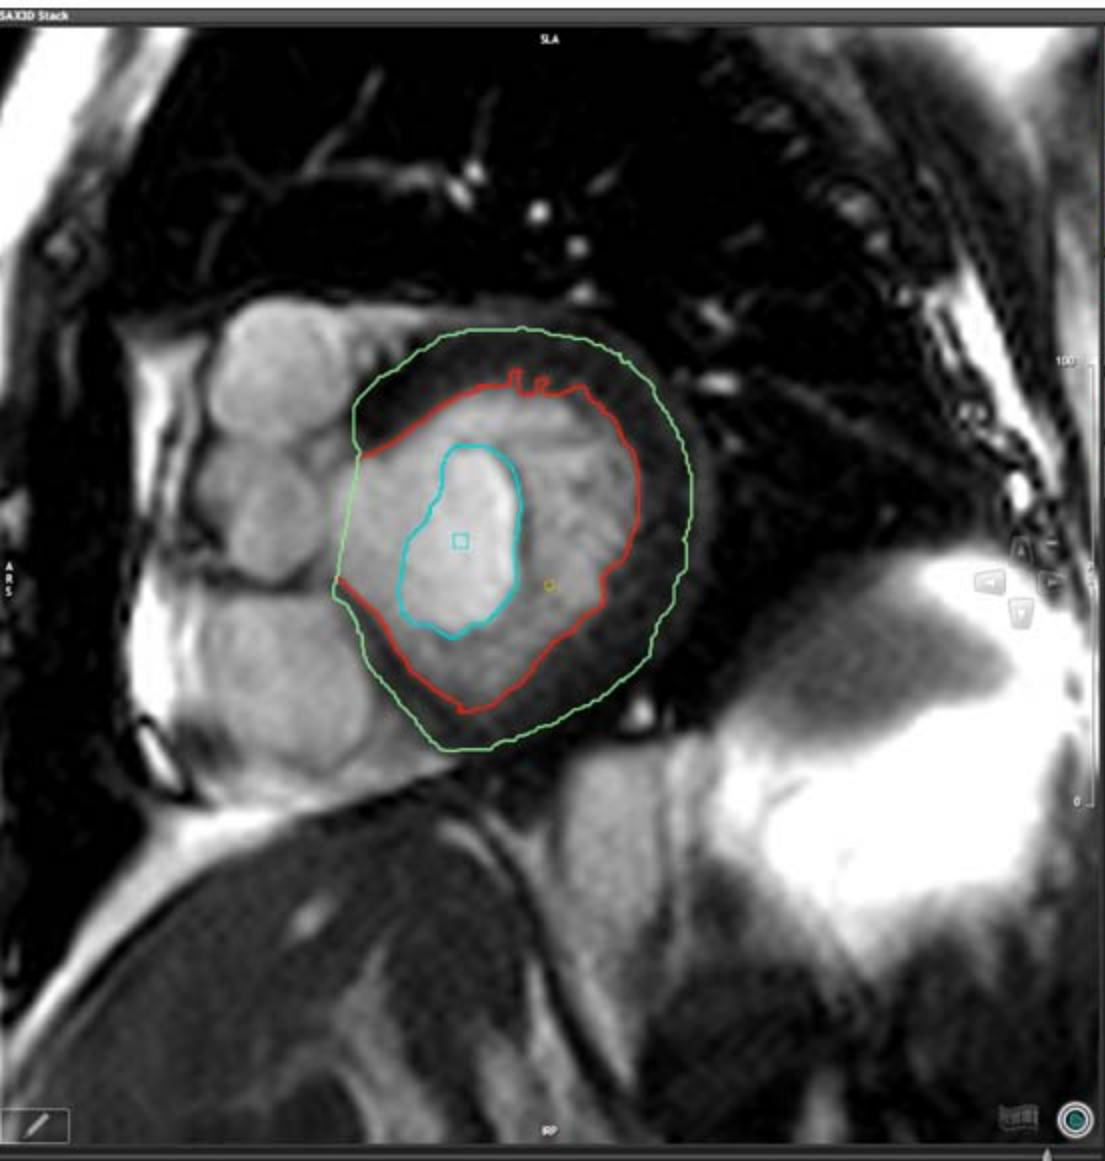

SLA

Disable Warning Messages

A row of icons for system settings and warnings. From left to right: a warning icon (triangle with exclamation mark), a graph icon, a yellow star icon, a blue harp icon, and a system settings icon (gear).