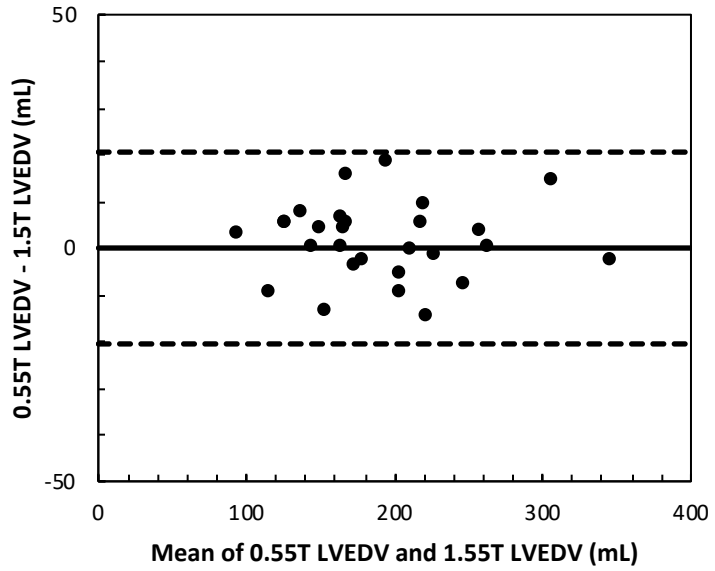

Breath-held cine: Comparison of LV volume and function measurements

Breath-held cine: Comparison of RV volume and function measurements

Free-breathing re-binned cine: Comparison of LV volume and function measurements

Free-breathing re-binned cine: Comparison of RV volume and function measurements