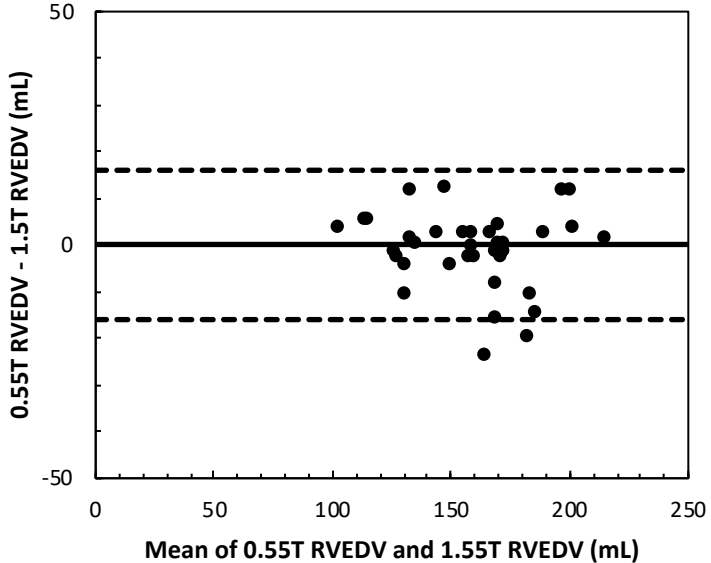

Breath-held cine: Comparison of LV volume and function measurements

Breath-held cine: Comparison of RV volume and function measurements

Free-breathing re-binned cine: Comparison of LV volume and function measurements

Free-breathing re-binned cine: Comparison of RV volume and function measurements