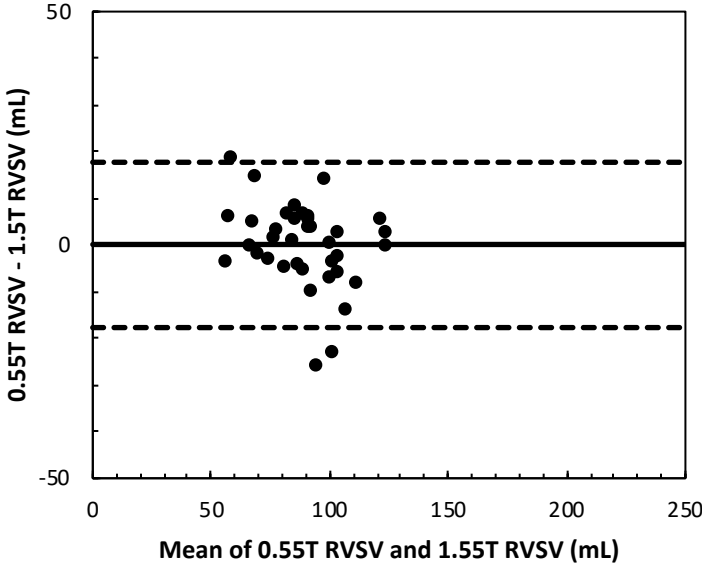

Breath-held cine: Comparison of LV volume and function measurements

Breath-held cine: Comparison of RV volume and function measurements

Free-breathing re-binned cine: Comparison of LV volume and function measurements

Free-breathing re-binned cine: Comparison of RV volume and function measurements