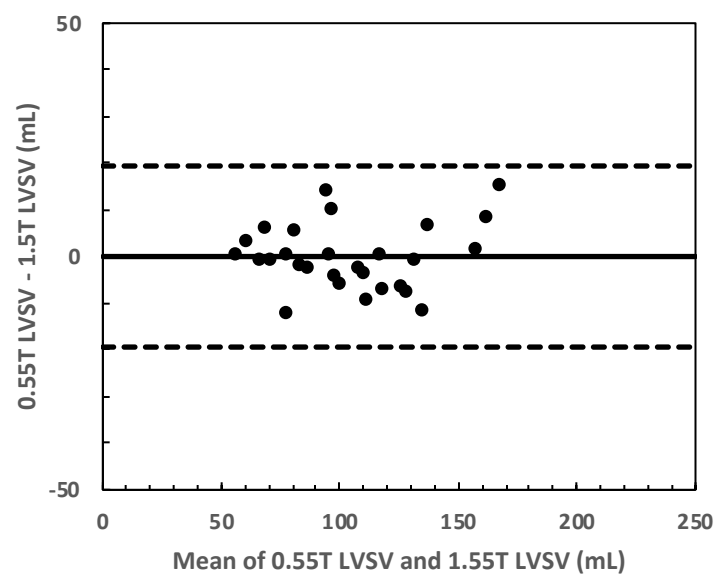

Breath-held cine: Comparison of LV volume and function measurements

Breath-held cine: Comparison of RV volume and function measurements

Free-breathing re-binned cine: Comparison of LV volume and function measurements

Free-breathing re-binned cine: Comparison of RV volume and function measurements