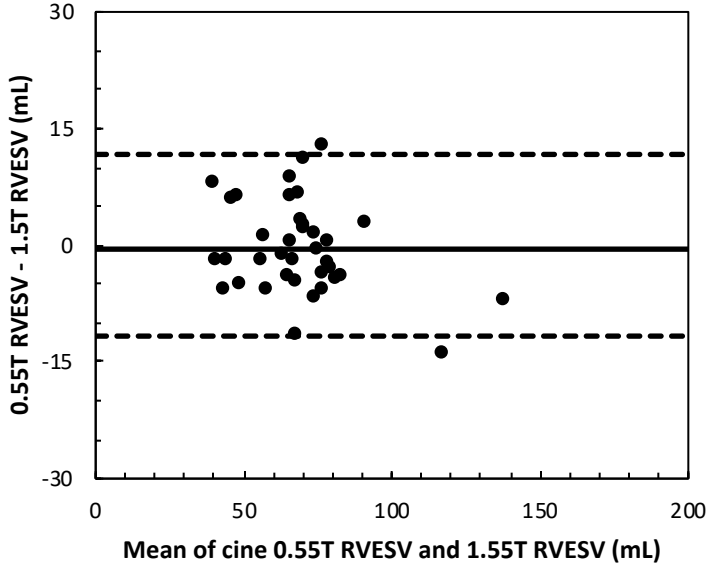

Breath-held cine: Comparison of LV volume and function measurements

Breath-held cine: Comparison of RV volume and function measurements

Free-breathing re-binned cine: Comparison of LV volume and function measurements

Free-breathing re-binned cine: Comparison of RV volume and function measurements