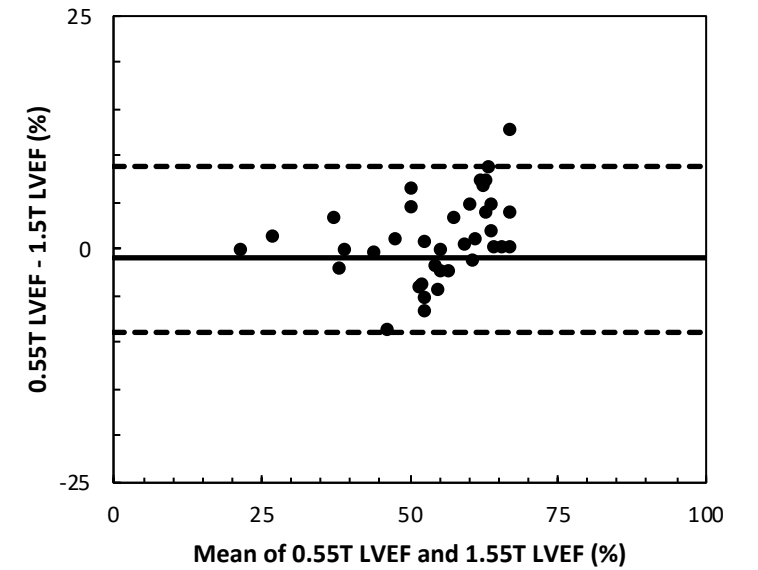

Breath-held cine: Comparison of LV volume and function measurements

Breath-held cine: Comparison of RV volume and function measurements

Free-breathing re-binned cine: Comparison of LV volume and function measurements

Free-breathing re-binned cine: Comparison of RV volume and function measurements