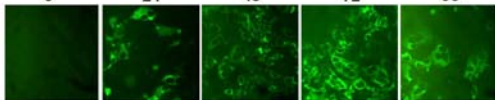

Hours after transfection

0

24

48

72

96

A

B