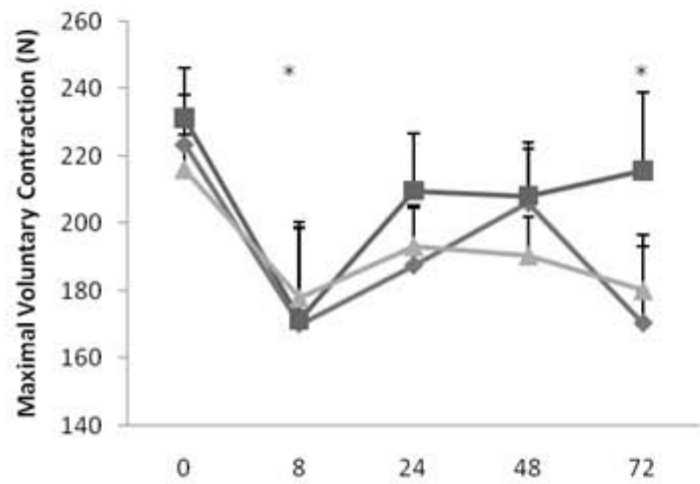

Knee Extensors

◆ HMB-Pre  
■ HMB-Post  
▲ Placebo

Time (hours)

Knee Flexors