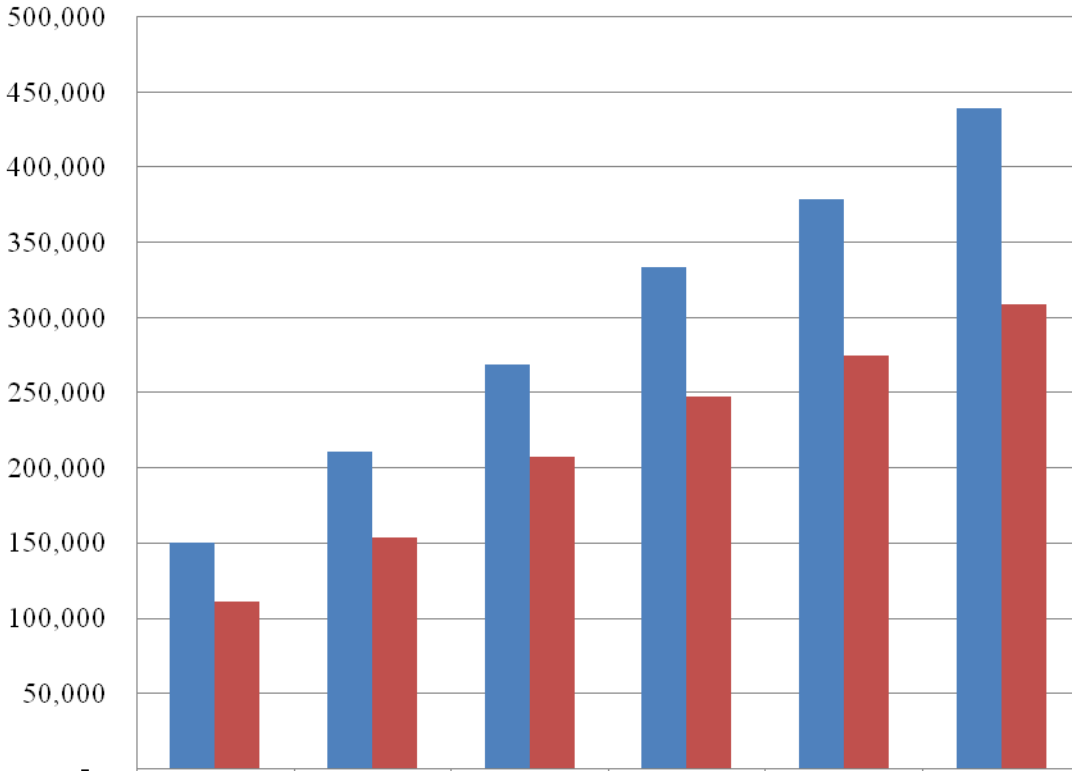

Number of people on ART

■ Ever started on ART

■ Currently on ART

	2007/8	2008/9	2009/10	2010/11	2011/12	2012/13
Ever started on ART	150,136	210,637	268,934	333,434	379,190	439,301
Currently on ART	110,611	153,741	207,733	247,805	274,708	308,880