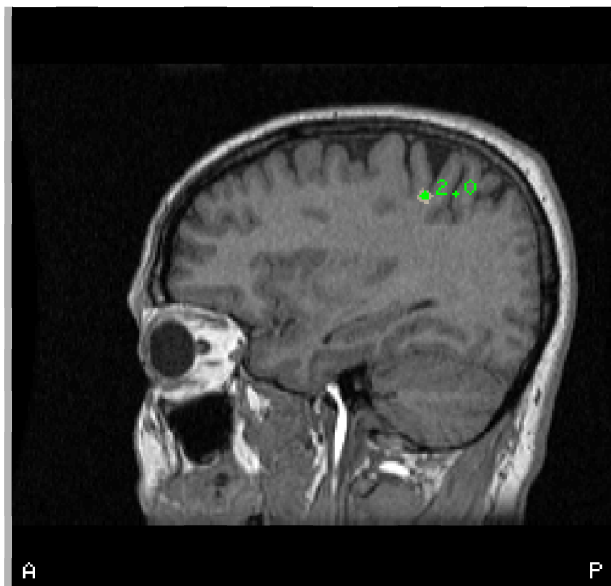

Control subject

Control Period: -0.2 sec to 0.0 sec

Slice: 96 of 256
(Sagittal)

Active Period: 0.0 sec to 0.2 sec

Slice: 93 of 256
(Sagittal)