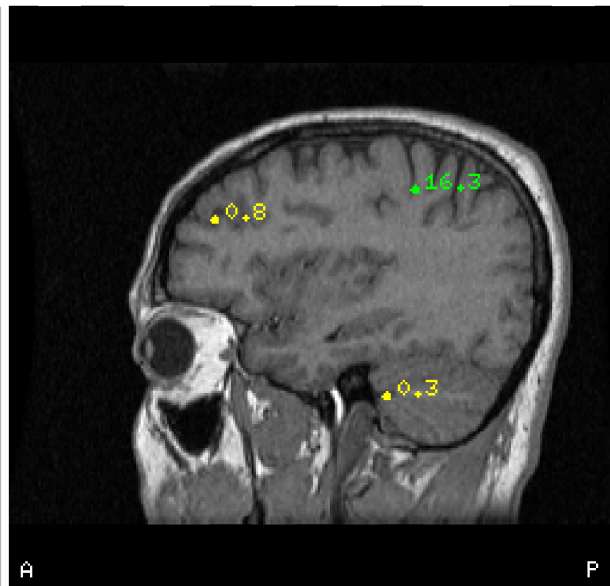

Control subject

Control Period: -0.2 sec to 0.0 sec

Slice: 96 of 256
(Sagittal)

Active Period: 0.0 sec to 0.2 sec

Slice: 93 of 256
(Sagittal)