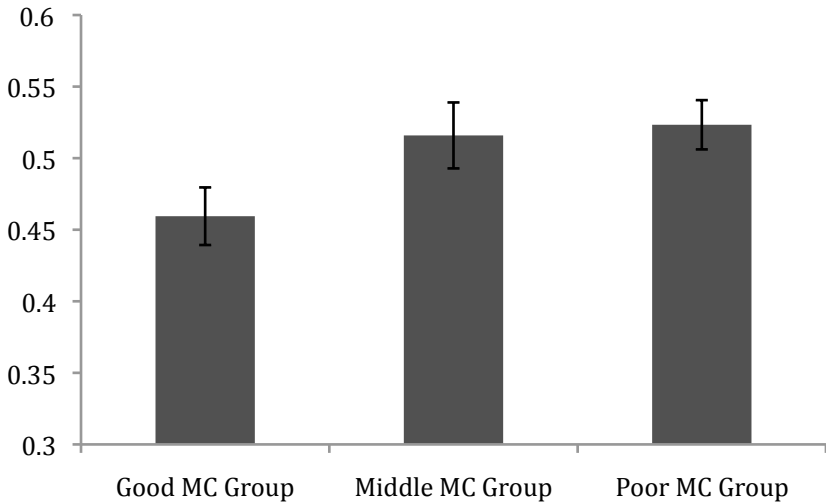

Abrupt object recognition  
contrast threshold (%)

Motion Coherence (MC) Groups