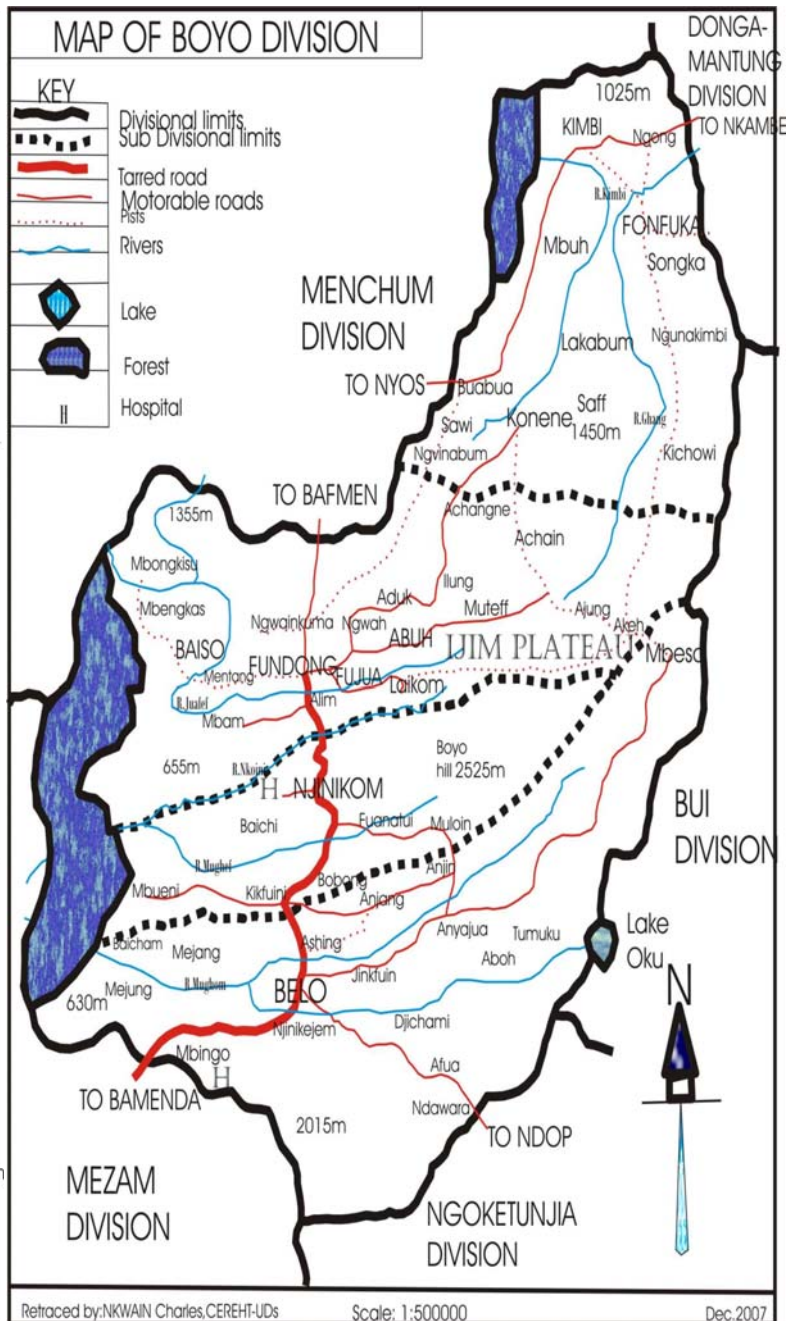

BOYO DIVISION IN THE NORTH WEST PROVINCE OF CAMAEROON

Source: SDACEC INTERNATIONAL BAMBENDA

Retraced by Niwain Charles CEREH-UDS

Retraced by: NKWAIN Charles, CEREH-UDS

Scale: 1:50000

Dec. 2007