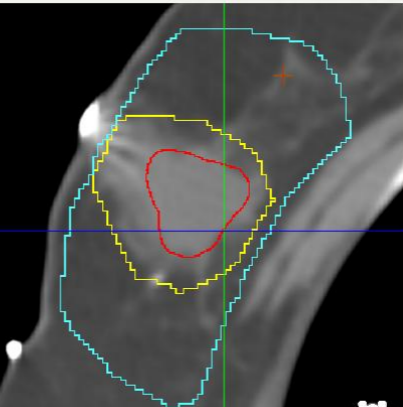

Slice: 95 / 254 (1.9 mm SUP)

Slice: 95 / 254 (1.9 mm SUP)