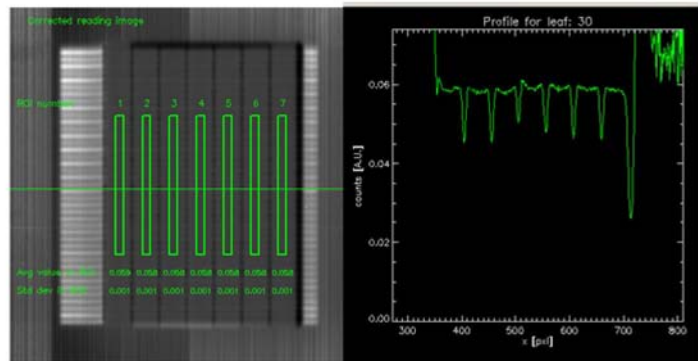

### Test 0.1: DMLC Dosimetry

Test 2: Accurate control of dose rate and gantry speed during RapidArc delivery

Test 3: accurate control of leaf speed during RapidArc delivery