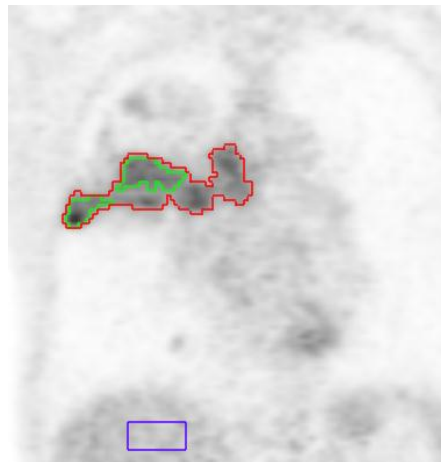

green:

50%

47%

green:

42%

38%

red: PERCIST TLG

violet: PERCIST TLG Background 30ml