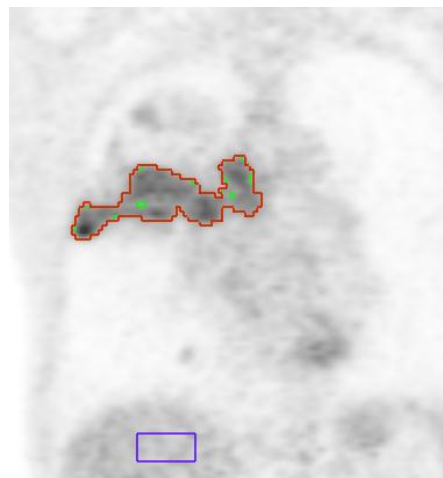

green:

50%

47%

green:

42%

38%

red: PERCIST TLG

violet: PERCIST TLG Background 30ml