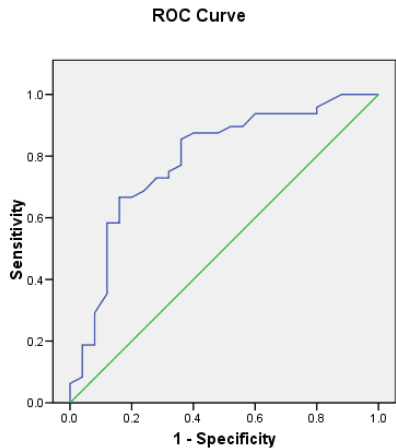

WAI-Patient rates psychiatrist, atT1
 -v- patients' Perceived Procedural Justice (Lawyers)

Diagonal segments are produced by ties.

WAI-Patient rates psychiatrist at T1
 -v- patients' Perceived Procedural Justice-
 (psychiatrist)

Diagonal segments are produced by ties.

WAI-Patient rates psychiatrist atT1
 -v- patient's rating of Impact of Hearing

Diagonal segments are produced by ties.