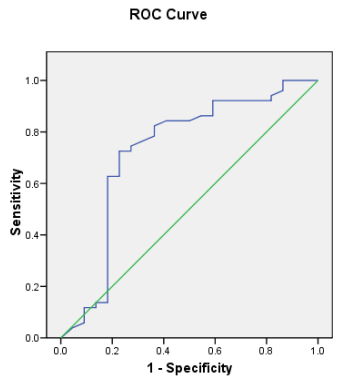

WAI-Patient rates psychiatrist, atT1
 -v- patients' Perceived Procedural Justice (Lawyers)

Diagonal segments are produced by ties.

WAI-Patient rates psychiatrist at T1
 -v- patients' Perceived Procedural Justice-
 (psychiatrist)

Diagonal segments are produced by ties.

WAI-Patient rates psychiatrist atT1
 -v- patient's rating of Impact of Hearing

Diagonal segments are produced by ties.