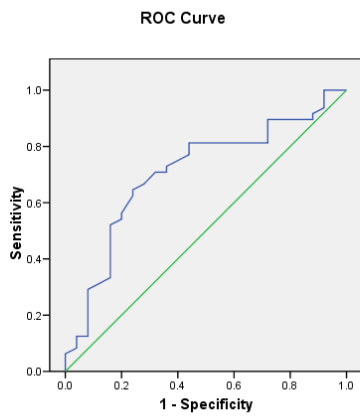

WAI-Patient rates psychiatrist, atT1
 -v- patients' Perceived Procedural Justice (Lawyers)

Diagonal segments are produced by ties.

WAI-Patient rates psychiatrist at T1
 -v- patients' Perceived Procedural Justice-
 (psychiatrist)

Diagonal segments are produced by ties.

WAI-Patient rates psychiatrist atT1
 -v- patient's rating of Impact of Hearing

Diagonal segments are produced by ties.