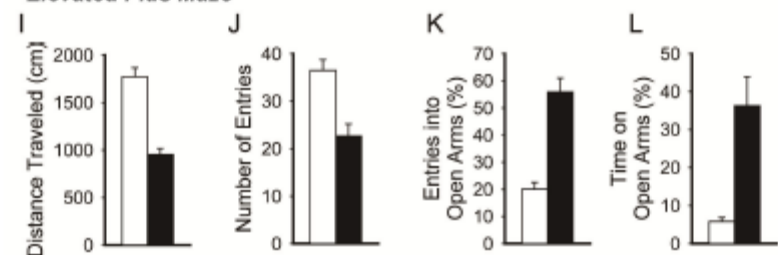

Light/Dark Transition Test

Open Field Test

Elevated Plus Maze

Social Interaction Test