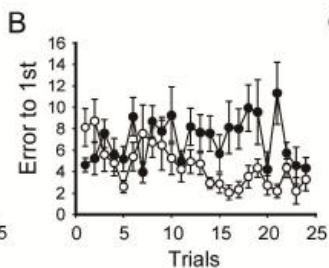

Barnes Circular Maze

Eight-arm Radial Maze

○ WT
● KI

Contextual Fear Conditioning Test