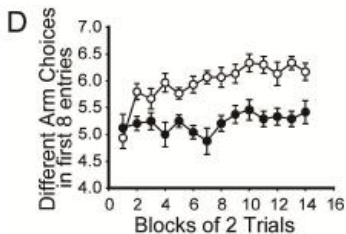

Barnes Circular Maze

Eight-arm Radial Maze

○ WT
● KI

Contextual Fear Conditioning Test