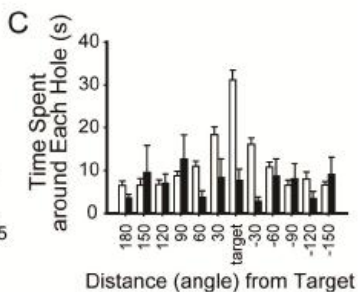

Barnes Circular Maze

Eight-arm Radial Maze

○ WT
● KI

Contextual Fear Conditioning Test