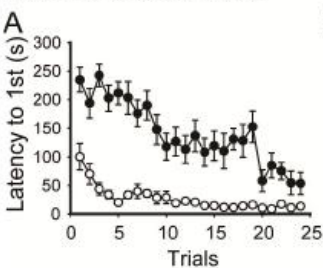

Barnes Circular Maze

Eight-arm Radial Maze

○ WT
● KI

Contextual Fear Conditioning Test