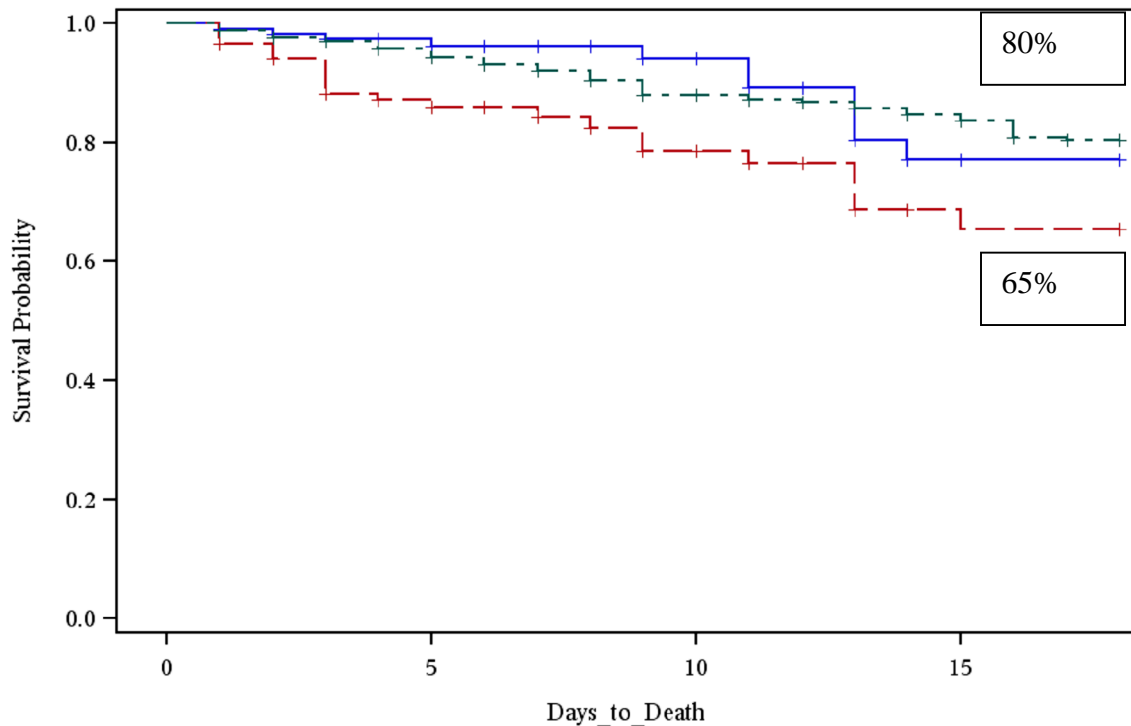

Product-Limit Survival Estimates

— Ever_High=0 Back_Down=0 - - - Ever_High=1 Back_Down=0
- - - Ever_High=1 Back_Down=1