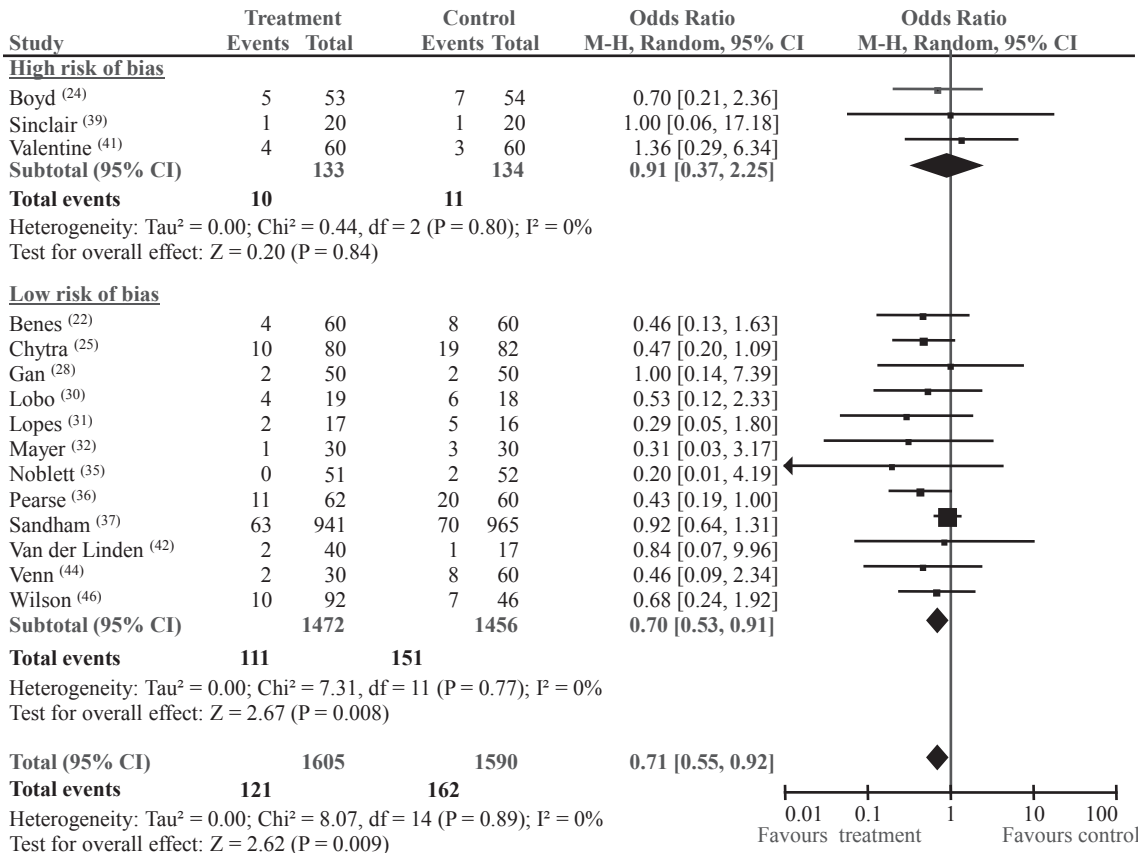

Pneumonia

0.01 0.1 1 10 100
Favours treatment Favours control