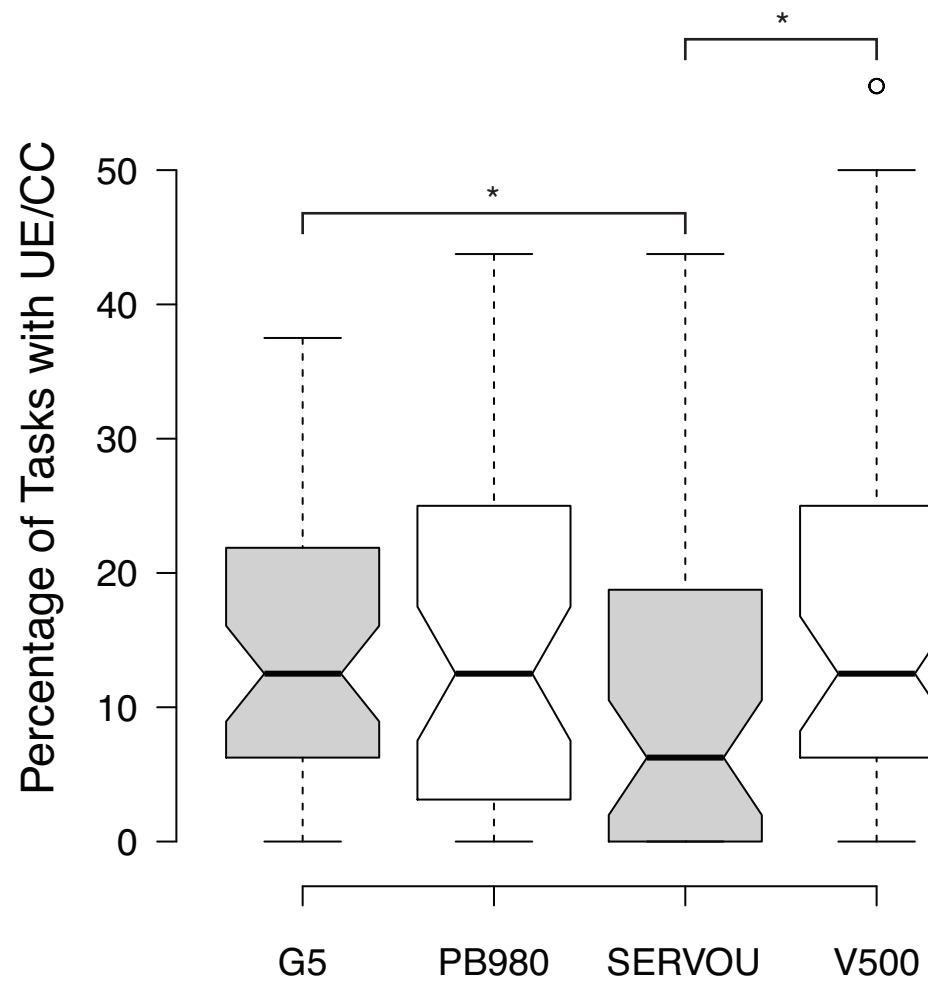

# Use Errors/Close Calls

Use Safety

# NASA-TLX

Workload