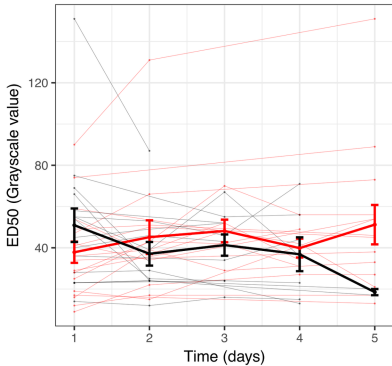

ED50

ED85

HEA65

Duration of MV

- >7days (n=18)
- ≤7days (n=16)