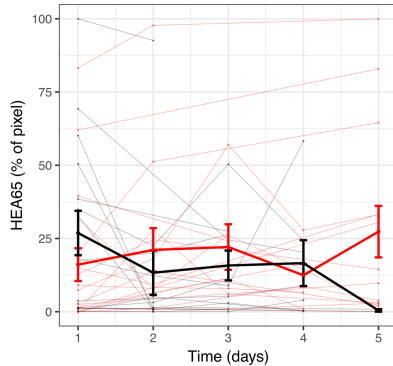

ED50

ED85

HEA65

Duration of MV

- >7days (n=18)
- ≤7days (n=16)