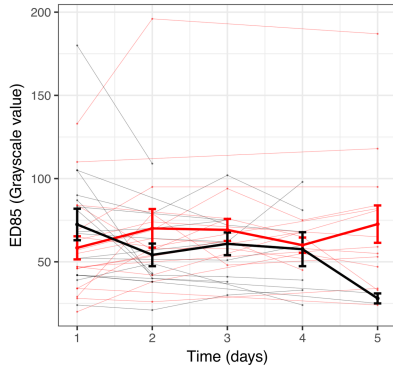

ED50

ED85

HEA65

Duration of MV

- >7days (n=18)
- ≤7days (n=16)