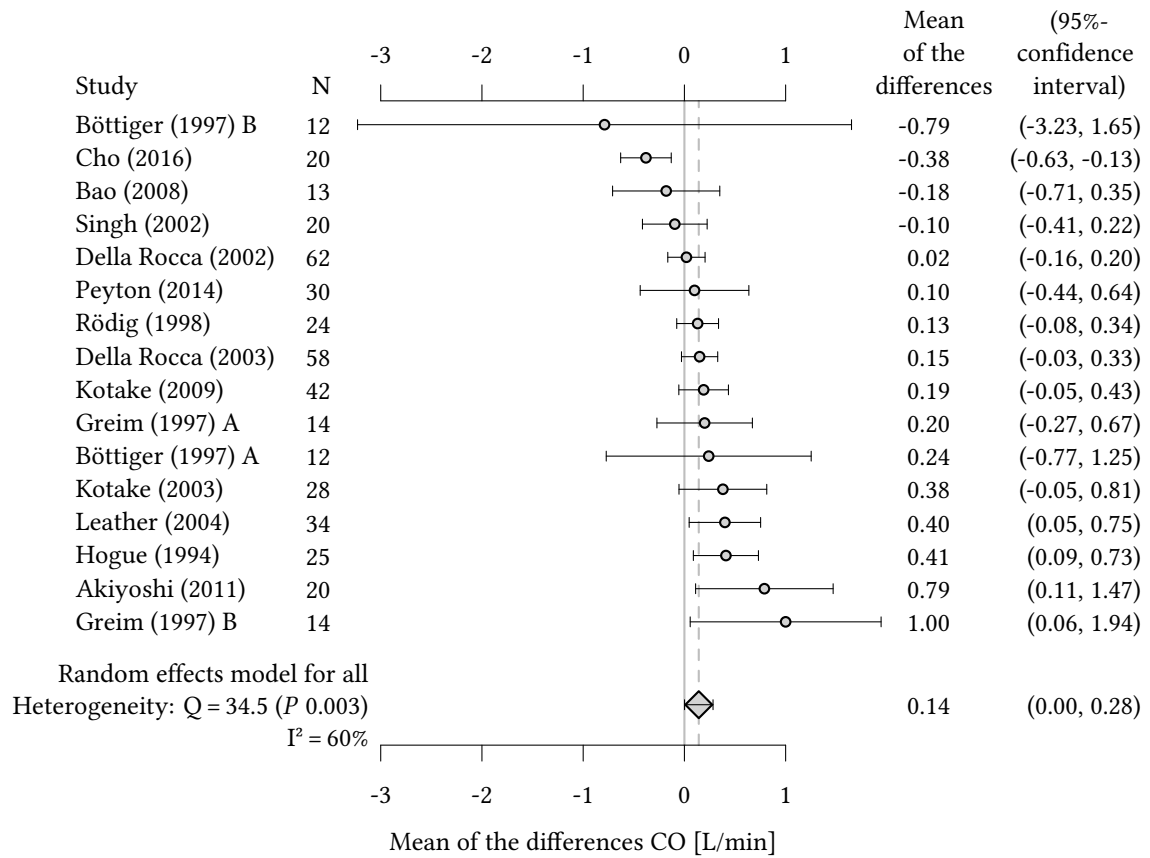

Additional file 7: Forest plot showing subgroup analysis for the setting “operating room”

Pooled 95%-limits of agreement: -2.03 to 2.44 L/min