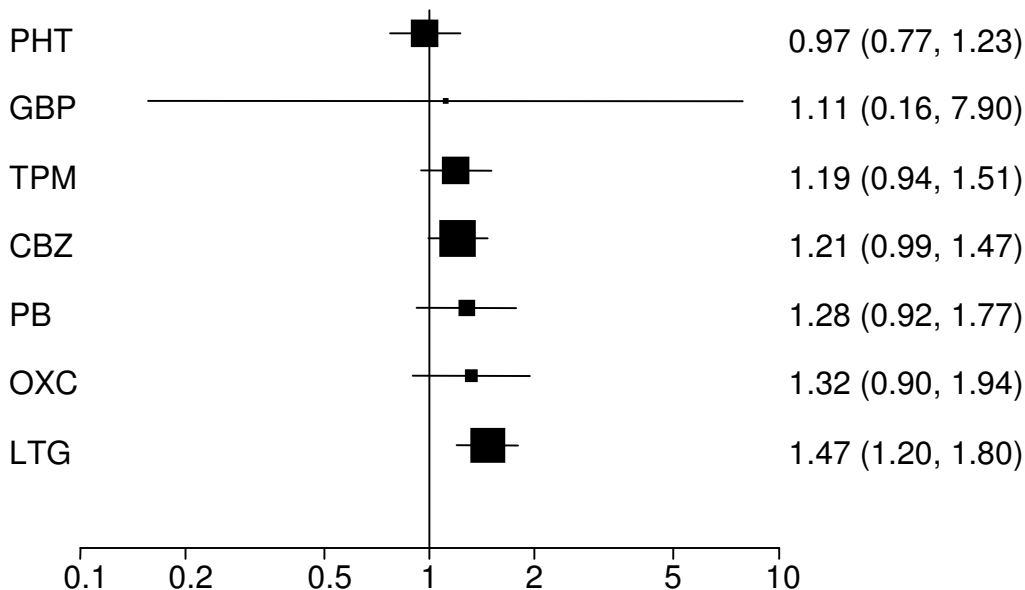

Hazard Ratio (95% confidence interval)

HR<1 VPA worse

HR>1 VPA better