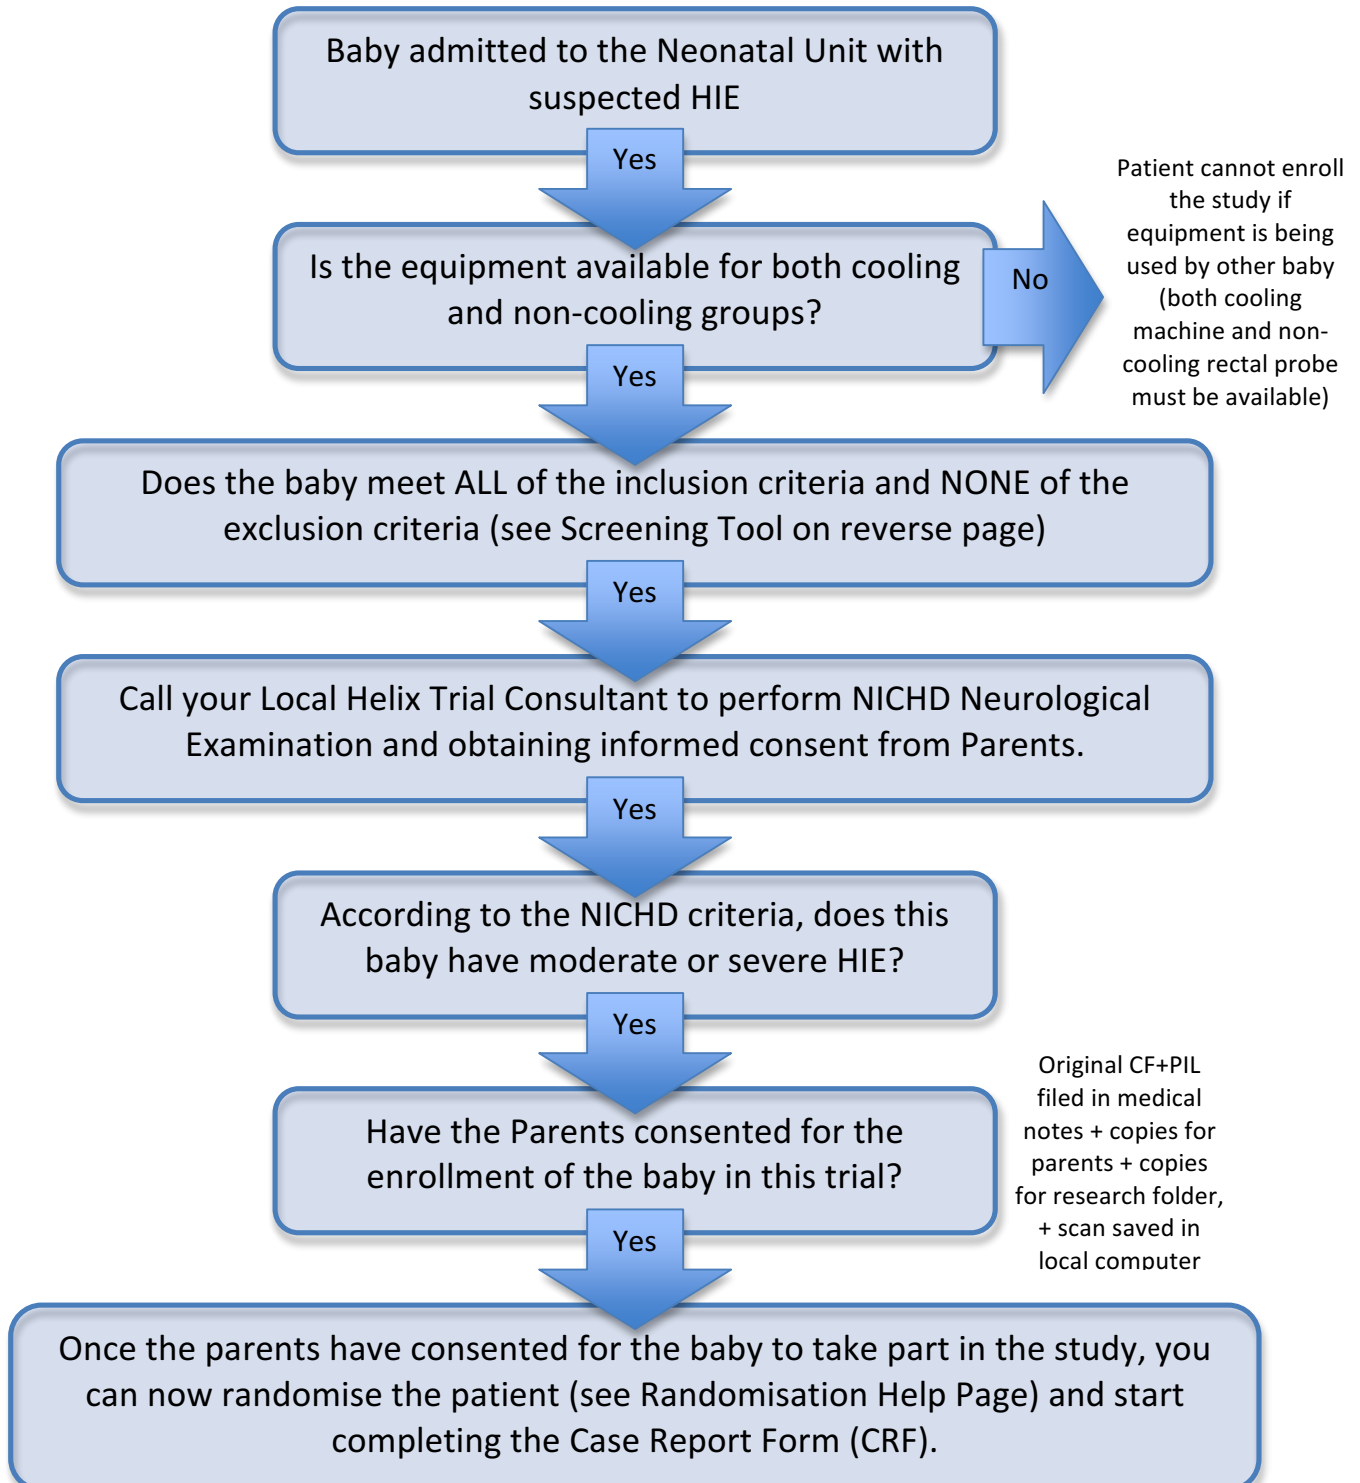

STUDY ENROLLMENT PATHWAY

For any queries, please email helix.study@imperial.ac.uk or call +4420 3313 2473 or +919840653244

SCREENING TOOL