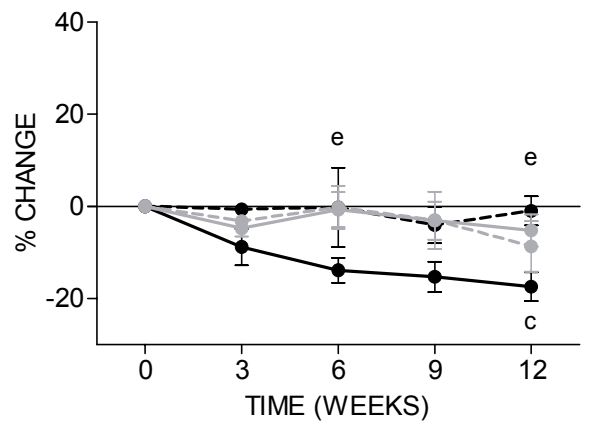

**A** PATELLA SUBCH CORT THICKNESS

--- Sham+Sal      --- OVX+Sal  
 — Sham+IA      — OVX+IA

**B** PATELLA SUBCH CORT THICKNESS

--- OVX+Sal      --- OVX+E+Sal  
 — OVX+IA      — OVX+E+IA

**C** MEDIAL SUBCH PLATE THICKNESS

--- Sham+Sal      --- OVX+Sal  
 — Sham+IA      — OVX+IA

**D** MEDIAL SUBCH PLATE THICKNESS

--- OVX+Sal      --- OVX+E+Sal  
 — OVX+IA      — OVX+E+IA

**E** LATERAL SUBCH PLATE THICKNESS

--- Sham+Sal      --- OVX+Sal  
 — Sham+IA      — OVX+IA

**F** LATERAL SUBCH PLATE THICKNESS

--- OVX+Sal      --- OVX+E+Sal  
 — OVX+IA      — OVX+E+IA