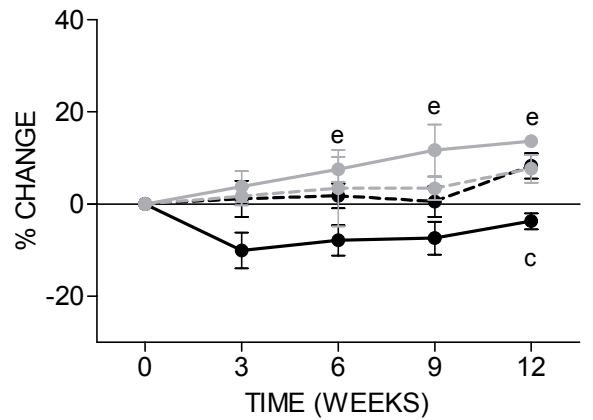

**A** PATELLA SUBCH CORT THICKNESS

--- Sham+Sal      --- OVX+Sal  
 — Sham+IA      — OVX+IA

**B** PATELLA SUBCH CORT THICKNESS

--- OVX+Sal      --- OVX+E+Sal  
 — OVX+IA      — OVX+E+IA

**C** MEDIAL SUBCH PLATE THICKNESS

--- Sham+Sal      --- OVX+Sal  
 — Sham+IA      — OVX+IA

**D** MEDIAL SUBCH PLATE THICKNESS

--- OVX+Sal      --- OVX+E+Sal  
 — OVX+IA      — OVX+E+IA

**E** LATERAL SUBCH PLATE THICKNESS

--- Sham+Sal      --- OVX+Sal  
 — Sham+IA      — OVX+IA

**F** LATERAL SUBCH PLATE THICKNESS

--- OVX+Sal      --- OVX+E+Sal  
 — OVX+IA      — OVX+E+IA