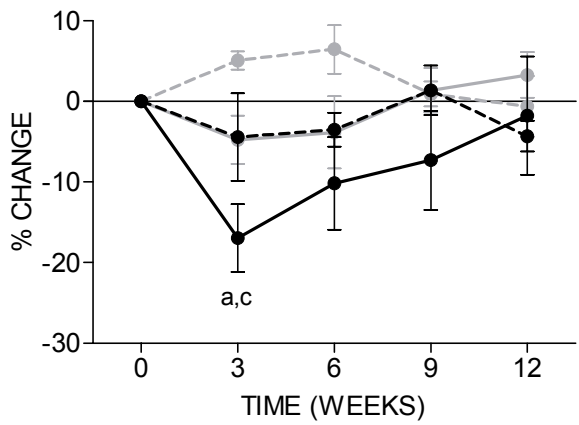

**A** PATELLA SUBCH CORT THICKNESS

--- Sham+Sal      --- OVX+Sal  
 — Sham+IA      — OVX+IA

**B** PATELLA SUBCH CORT THICKNESS

--- OVX+Sal      --- OVX+E+Sal  
 — OVX+IA      — OVX+E+IA

**C** MEDIAL SUBCH PLATE THICKNESS

--- Sham+Sal      --- OVX+Sal  
 — Sham+IA      — OVX+IA

**D** MEDIAL SUBCH PLATE THICKNESS

--- OVX+Sal      --- OVX+E+Sal  
 — OVX+IA      — OVX+E+IA

**E** LATERAL SUBCH PLATE THICKNESS

--- Sham+Sal      --- OVX+Sal  
 — Sham+IA      — OVX+IA

**F** LATERAL SUBCH PLATE THICKNESS

--- OVX+Sal      --- OVX+E+Sal  
 — OVX+IA      — OVX+E+IA