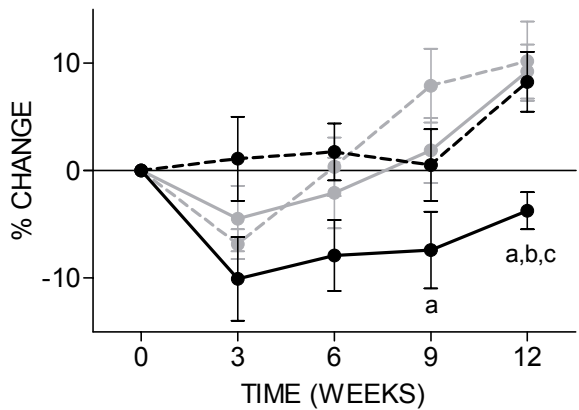

**A** PATELLA SUBCH CORT THICKNESS

--- Sham+Sal      --- OVX+Sal  
 — Sham+IA      — OVX+IA

**B** PATELLA SUBCH CORT THICKNESS

--- OVX+Sal      --- OVX+E+Sal  
 — OVX+IA      — OVX+E+IA

**C** MEDIAL SUBCH PLATE THICKNESS

--- Sham+Sal      --- OVX+Sal  
 — Sham+IA      — OVX+IA

**D** MEDIAL SUBCH PLATE THICKNESS

--- OVX+Sal      --- OVX+E+Sal  
 — OVX+IA      — OVX+E+IA

**E** LATERAL SUBCH PLATE THICKNESS

--- Sham+Sal      --- OVX+Sal  
 — Sham+IA      — OVX+IA

**F** LATERAL SUBCH PLATE THICKNESS

--- OVX+Sal      --- OVX+E+Sal  
 — OVX+IA      — OVX+E+IA