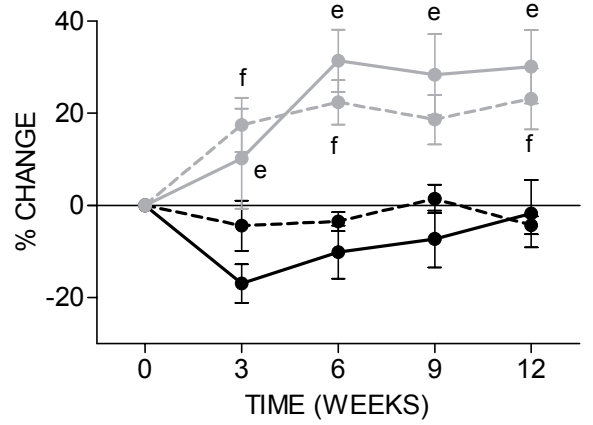

**A** PATELLA SUBCH CORT THICKNESS

--- Sham+Sal      --- OVX+Sal  
 — Sham+IA      — OVX+IA

**B** PATELLA SUBCH CORT THICKNESS

--- OVX+Sal      --- OVX+E+Sal  
 — OVX+IA      — OVX+E+IA

**C** MEDIAL SUBCH PLATE THICKNESS

--- Sham+Sal      --- OVX+Sal  
 — Sham+IA      — OVX+IA

**D** MEDIAL SUBCH PLATE THICKNESS

--- OVX+Sal      --- OVX+E+Sal  
 — OVX+IA      — OVX+E+IA

**E** LATERAL SUBCH PLATE THICKNESS

--- Sham+Sal      --- OVX+Sal  
 — Sham+IA      — OVX+IA

**F** LATERAL SUBCH PLATE THICKNESS

--- OVX+Sal      --- OVX+E+Sal  
 — OVX+IA      — OVX+E+IA