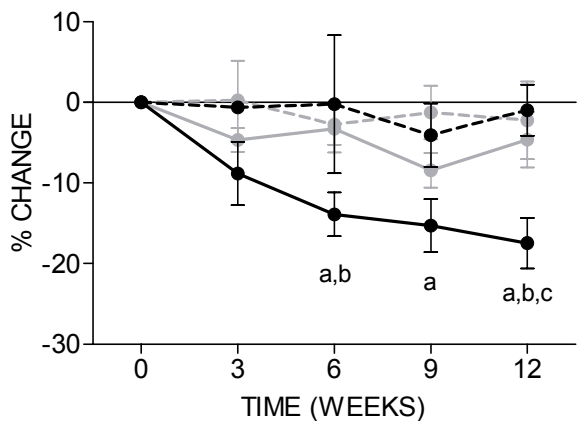

**A** PATELLA SUBCH CORT THICKNESS

--- Sham+Sal      --- OVX+Sal  
 — Sham+IA      — OVX+IA

**B** PATELLA SUBCH CORT THICKNESS

--- OVX+Sal      --- OVX+E+Sal  
 — OVX+IA      — OVX+E+IA

**C** MEDIAL SUBCH PLATE THICKNESS

--- Sham+Sal      --- OVX+Sal  
 — Sham+IA      — OVX+IA

**D** MEDIAL SUBCH PLATE THICKNESS

--- OVX+Sal      --- OVX+E+Sal  
 — OVX+IA      — OVX+E+IA

**E** LATERAL SUBCH PLATE THICKNESS

--- Sham+Sal      --- OVX+Sal  
 — Sham+IA      — OVX+IA

**F** LATERAL SUBCH PLATE THICKNESS

--- OVX+Sal      --- OVX+E+Sal  
 — OVX+IA      — OVX+E+IA