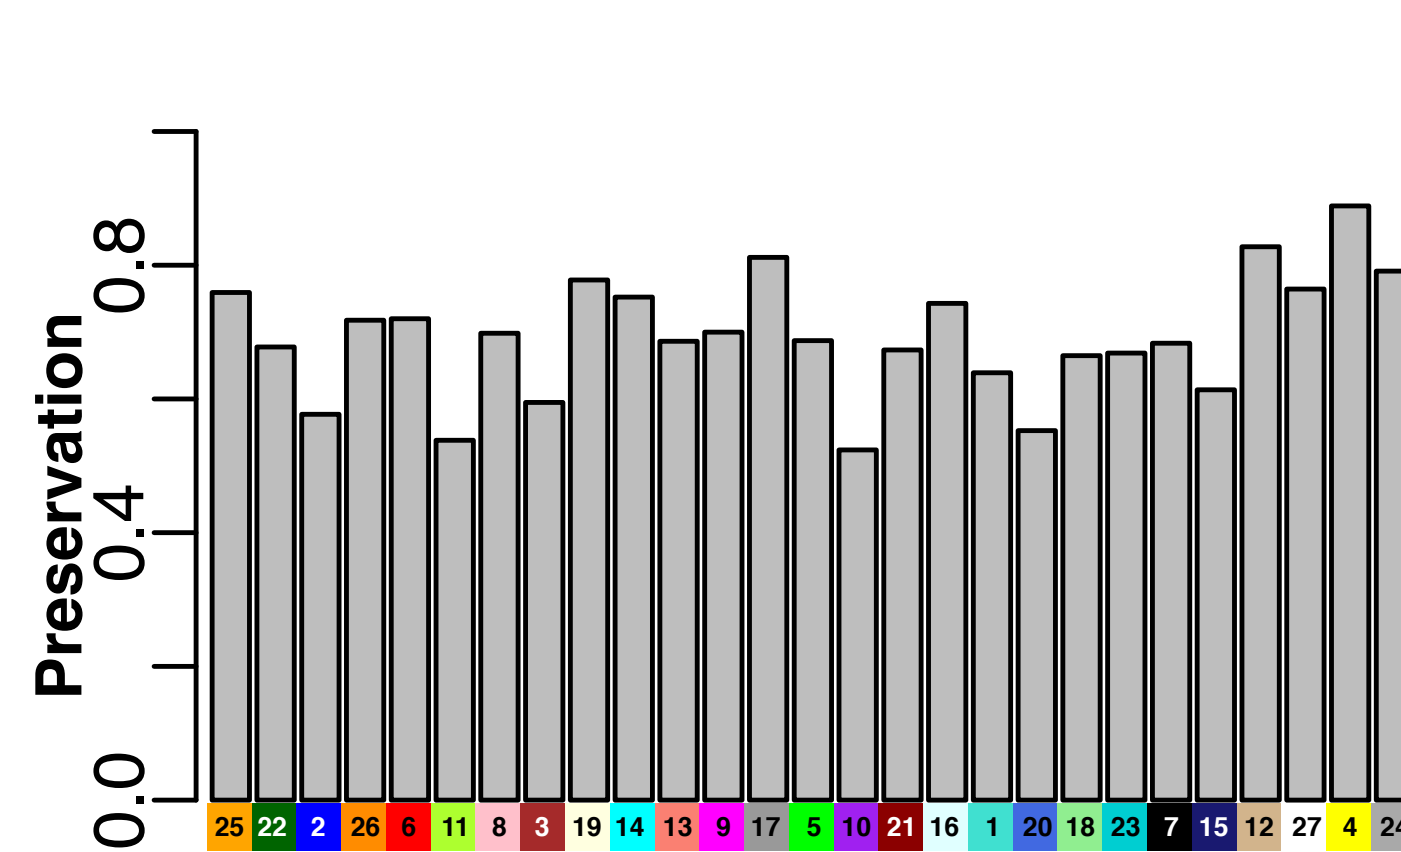

**A****Voineagu Control****Gupta Control****C****Average Preservation ( $D = 0.69$ )****B****D****Preservation**