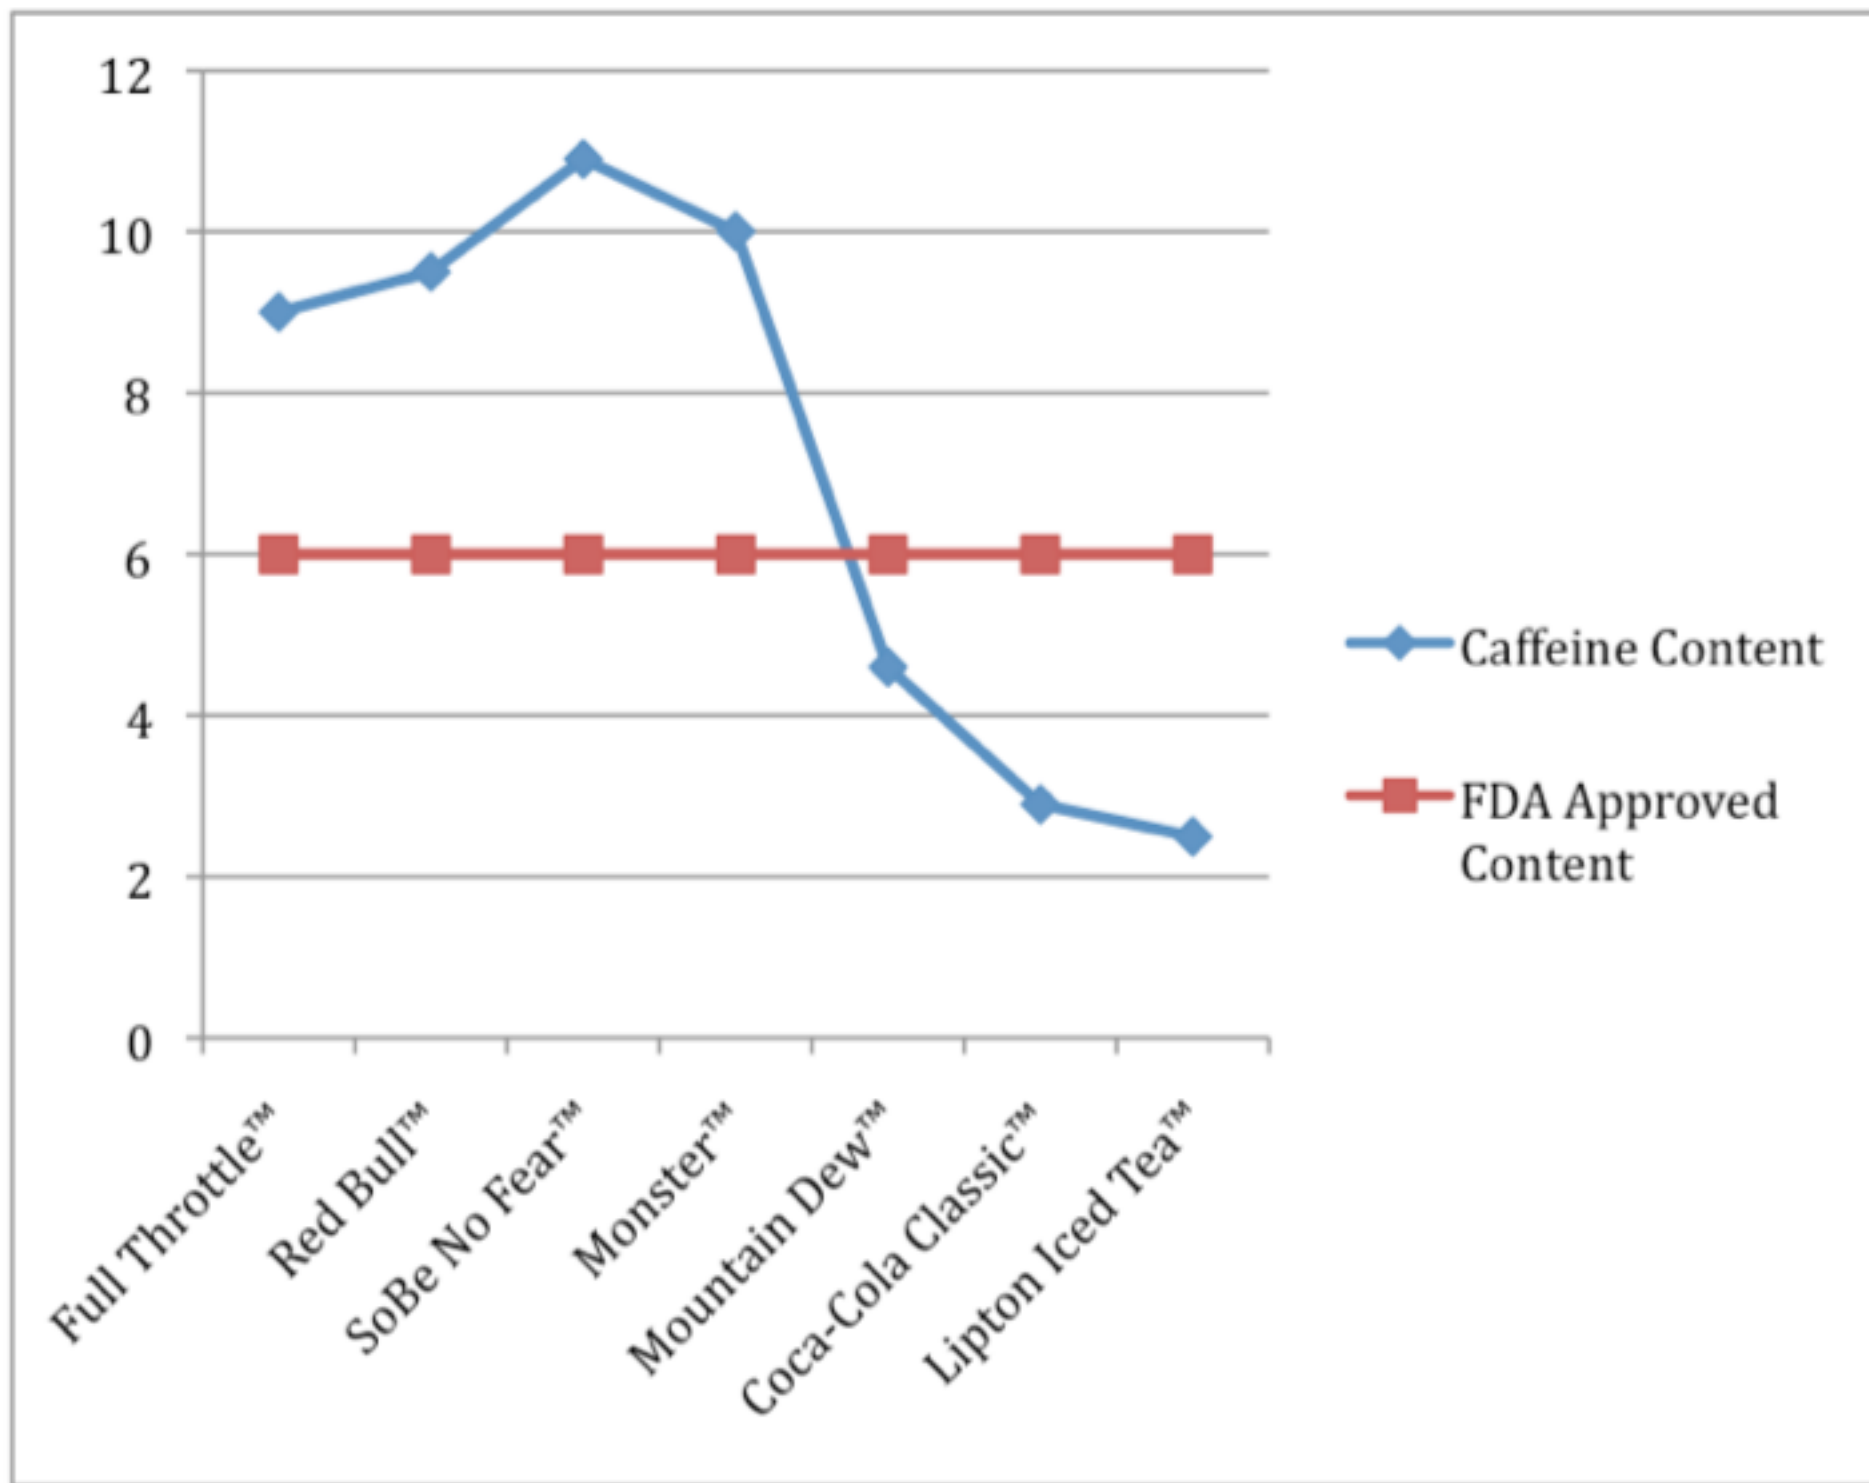

Caffeine content in milligrams per ounce

Commercially Caffeinated Beverages