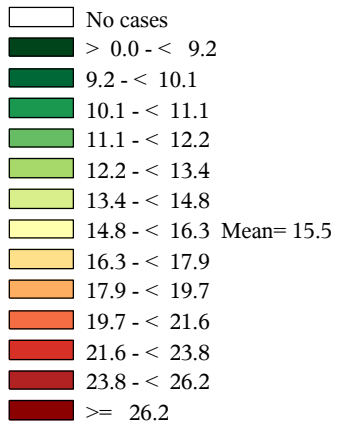

Non-Transport accident Premature Mortality in Men (1-74 yr), Belgium 2003-2009

Age-Adjusted Mortality Rates (Std: Belgian population 2000)

Std Rates p 100.000

Range: 8 - 30 per 100.000