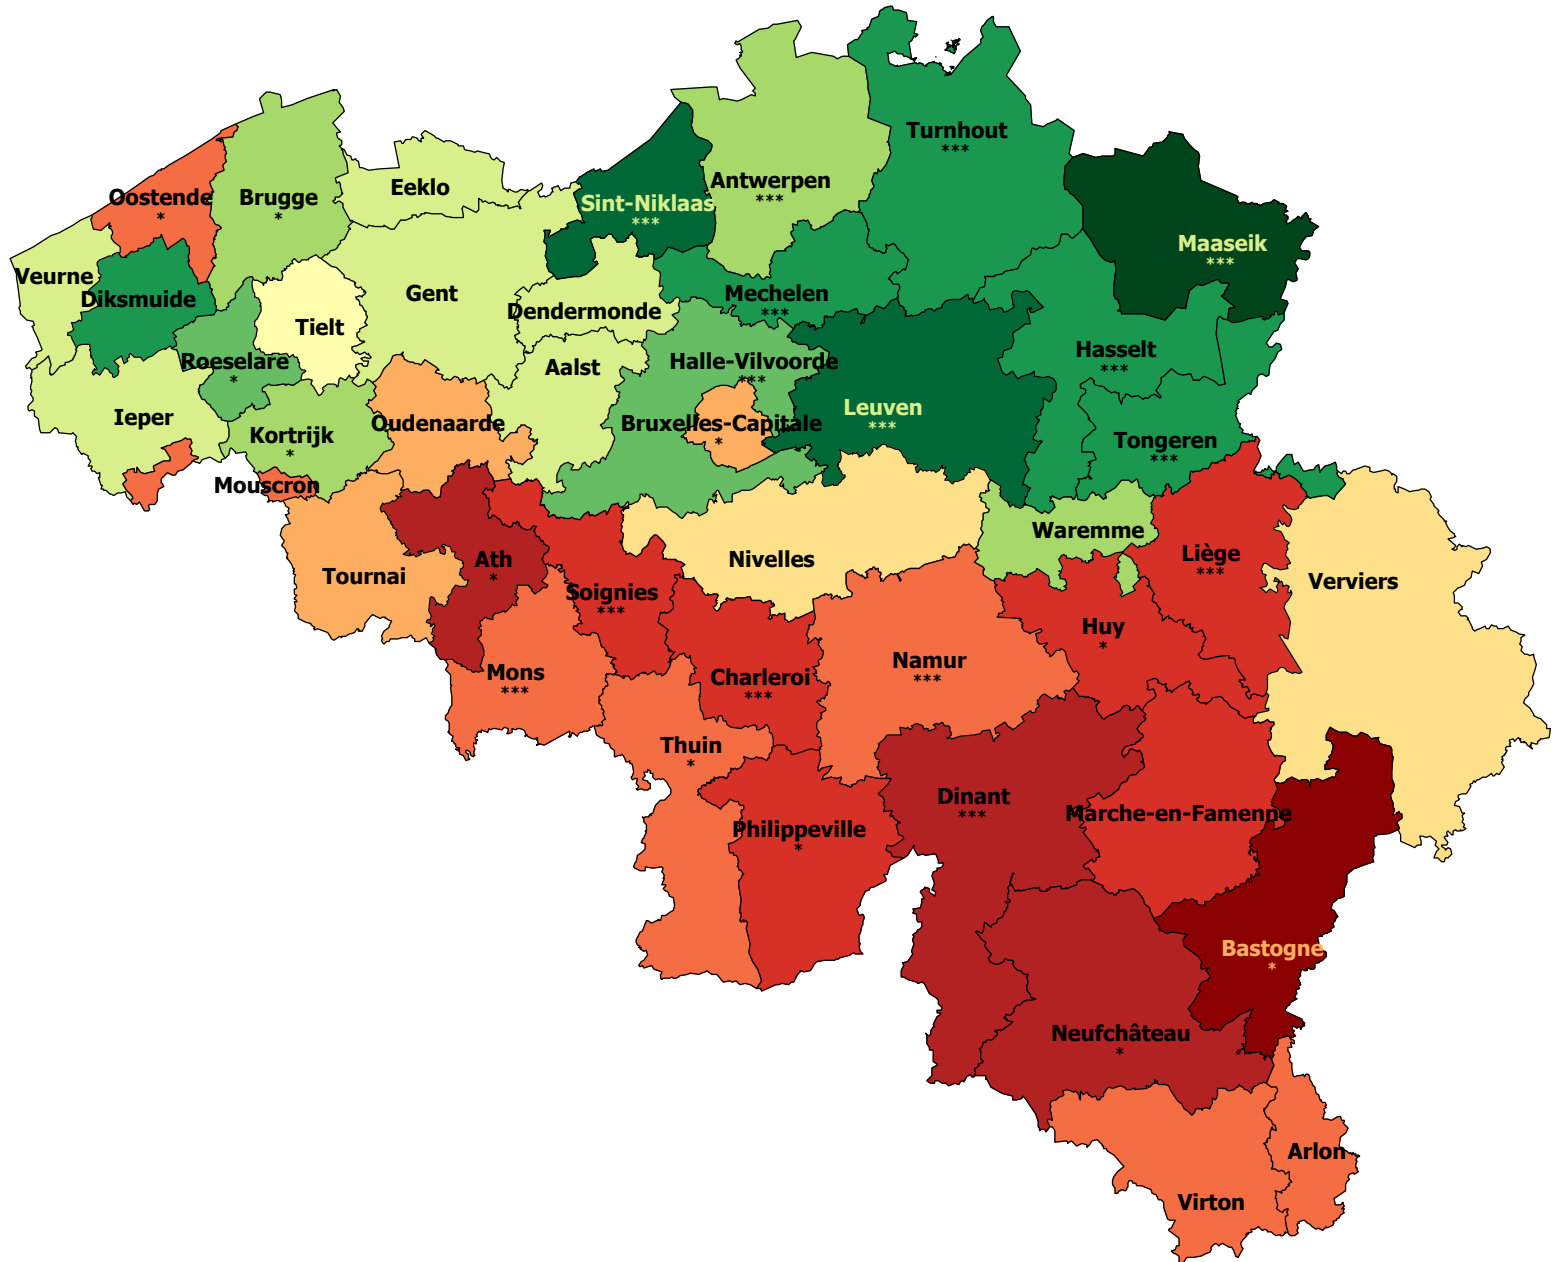

Non-Transport accident Premature Mortality in Men (1-74 yr), Belgium 2003-2009

Age-Adjusted Mortality Rates (Std: Belgian population 2000)

Std Rates p 100.000

Range: 8 - 30 per 100.000